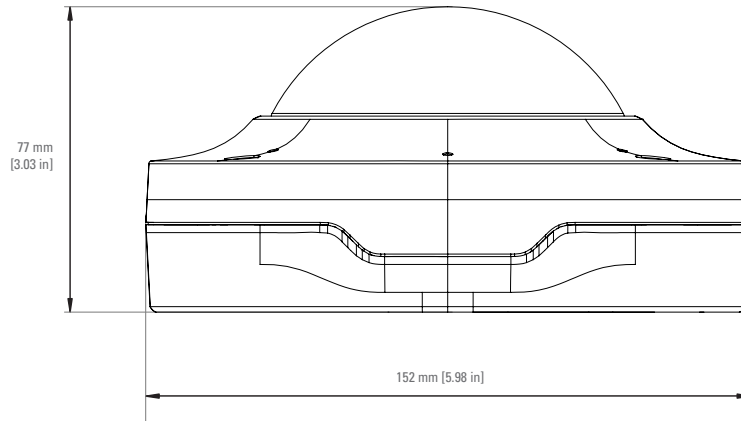

UL E164374

NOM-019

IEC62471(IR LED)

WARRANTY

10-year warranty with Alta Aware license or 3-year warranty without

TECHNICAL DRAWINGS

Camera

Side view

Scale 1:2

Mounting Bracket

Top view

Scale 1:2

DESIGNATION	DIMENSION (MM)	DIMENSION (INCH)
A	Octagon 62.9 x 62.9 (88.9 diagonal)	2.47 x 2.47 (3.50 diagonal)
B	4" Square Box 85.5 x 85.5 (120.9 diagonal)	3.36 x 3.36 (4.76 diagonal)
C	Single Gang 84.1	3.31
D	Double Gang 84.1 x 46	3.31 x 1.81
E	EU Ceiling Box 70	2.76
F	EU Outlet Box 60	2.36