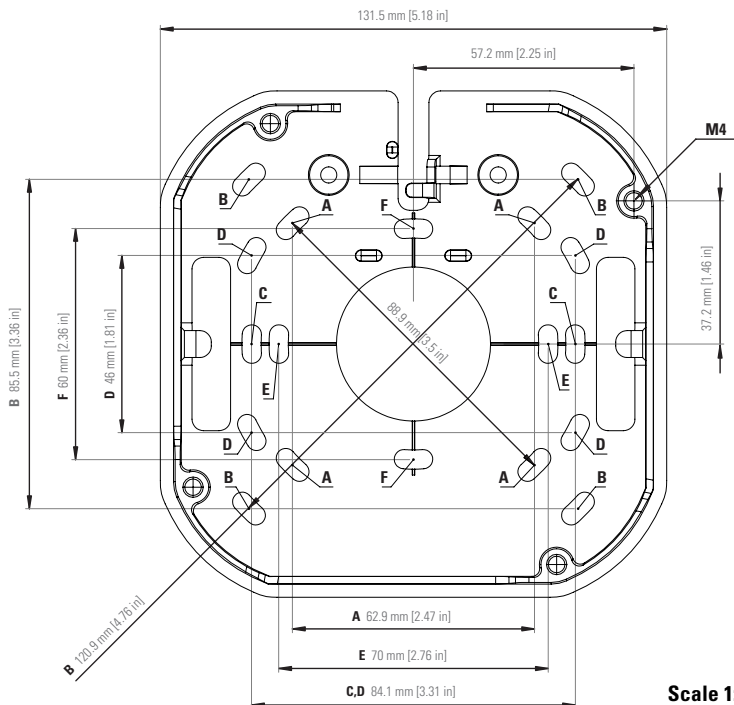

UL E164374

NOM-019

IEC62471(IR LED)

WARRANTY

10-year warranty with Alta Aware license or 3-year warranty without

TECHNICAL DRAWINGS

Camera

Side view

Scale 1:2

Mounting Bracket

Top view

Scale 1:2

DESIGNATION	DIMENSION (MM)	DIMENSION (INCH)
A	Octagon 62.9 x 62.9 (88.9 diagonal)	2.47 x 2.47 (3.50 diagonal)
B	4" Square Box 85.5 x 85.5 (120.9 diagonal)	3.36 x 3.36 (4.76 diagonal)
C	Single Gang 84.1	3.31
D	Double Gang 84.1 x 46	3.31 x 1.81
E	EU Ceiling Box 70	2.76
F	EU Outlet Box 60	2.36