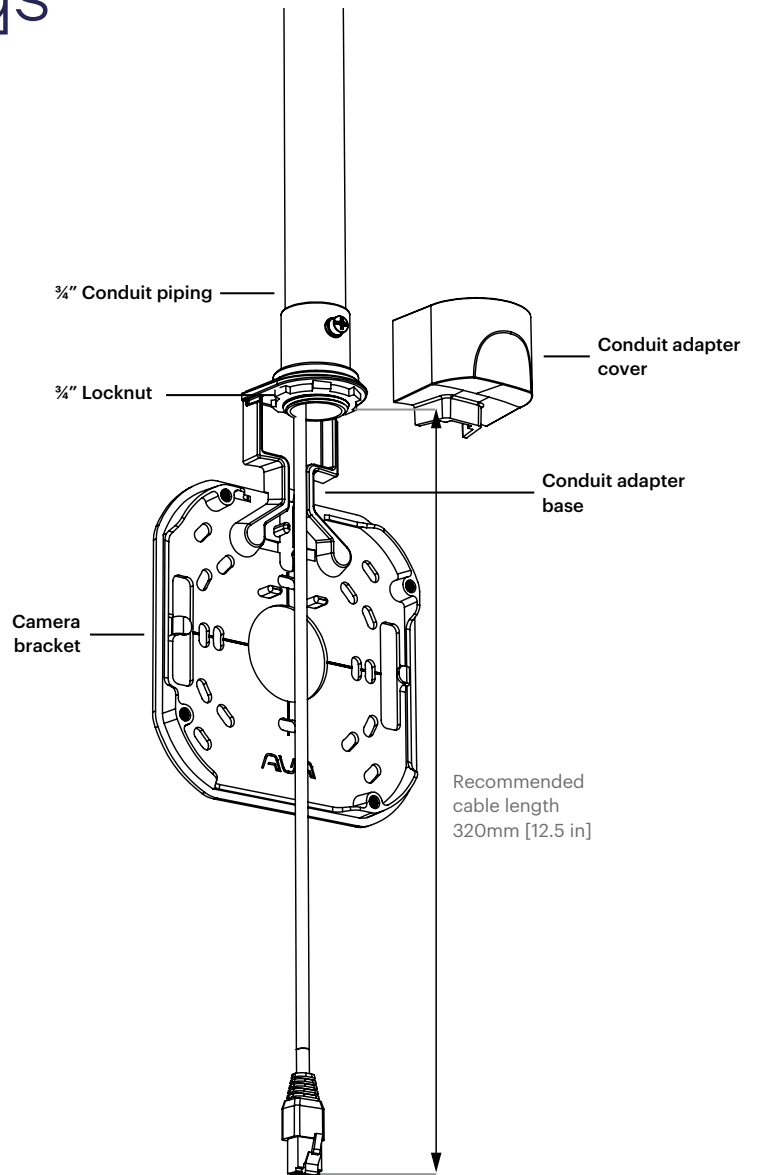

CONDUIT ADAPTER 3/4"

ACC-CON-A34-B | ACC-CON-A34-W

AVA CONDUIT ADAPTER 3/4"

Use the conduit adapter 3/4" for mounting 3/4" NPT or NPS electrical conduits to the camera for cable protection.

SPECIFICATIONS

Material:	Aluminum alloy
Surface treatment:	Wet paint
Color:	Black, White
Box dimensions:	93x67x86mm
Weight:	60g
Box weight:	100g
The box includes:	Base, cover, screws
Compatible with:	Dome, 360

Technical drawings