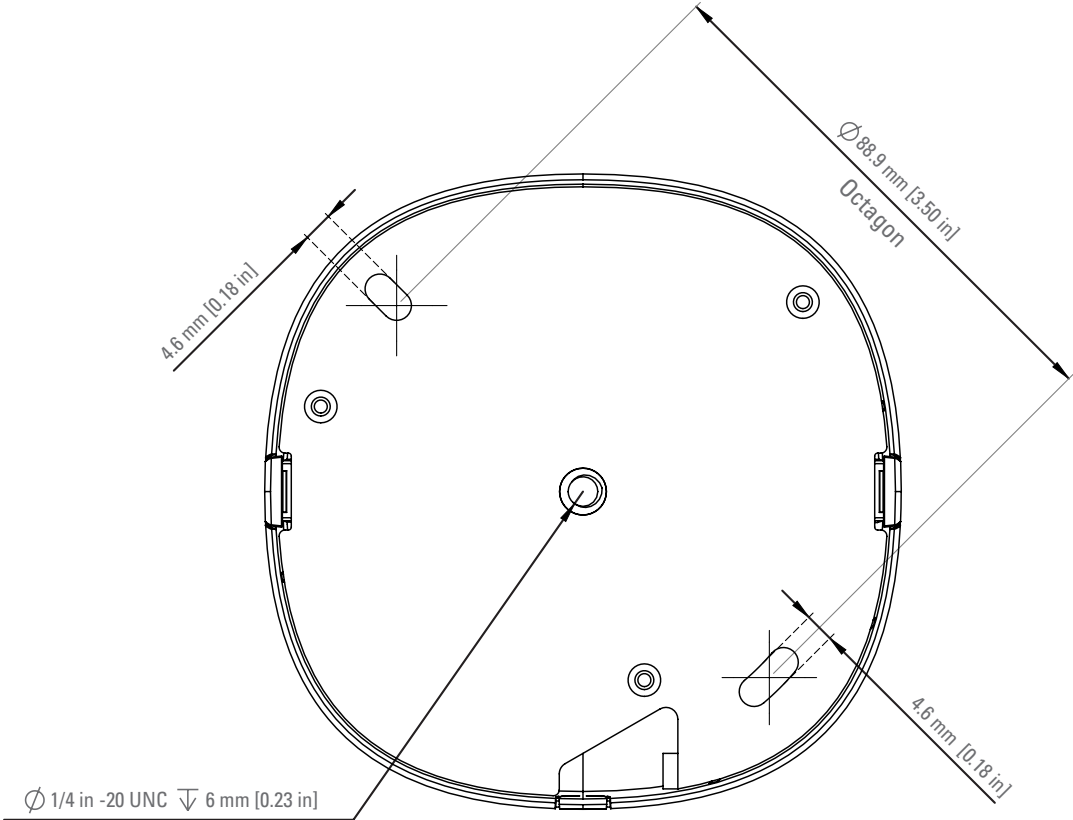

Bottom view