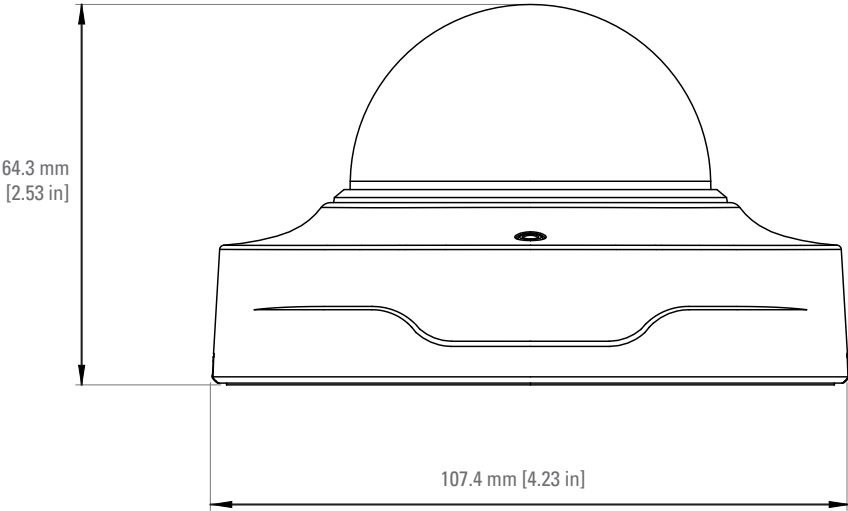

TECHNICAL DRAWINGS

Camera

Side view