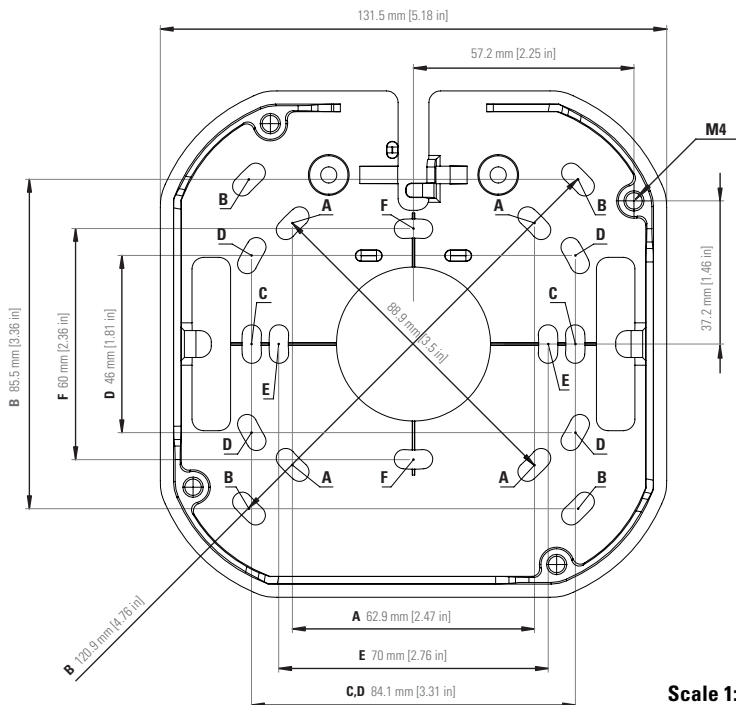

NOM-019

IEC62471(IR LED)

WARRANTY

10-year warranty with Alta Aware license or 3-year warranty without

TECHNICAL DRAWINGS

Camera

Side view

Scale 1:2

Mounting Bracket

Top view

Scale 1:2

DESIGNATION	DIMENSION (MM)	DIMENSION (INCH)
A	Octagon 62.9 x 62.9 (88.9 diagonal)	2.47 x 2.47 (3.50 diagonal)
B	4" Square Box 85.5 x 85.5 (120.9 diagonal)	3.36 x 3.36 (4.76 diagonal)
C	Single Gang 84.1	3.31
D	Double Gang 84.1 x 46	3.31 x 1.81
E	EU Ceiling Box 70	2.76
F	EU Outlet Box 60	2.36