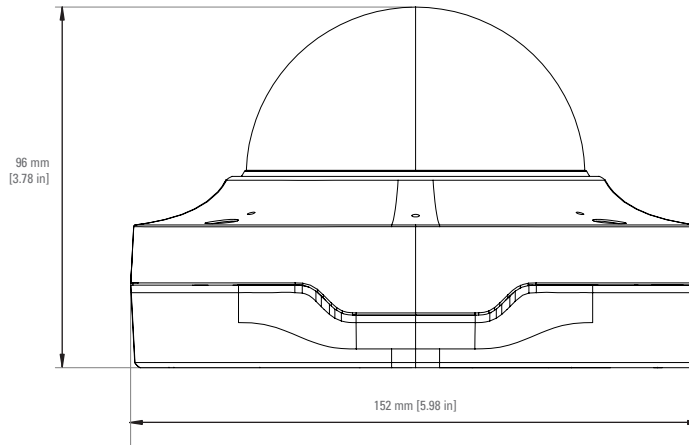

NOM-019

IEC62471(IR LED)

WARRANTY

10-year warranty with Alta Aware license or 3-year warranty without

TECHNICAL DRAWINGS

Camera

Side view

Scale 1:2

Mounting Bracket

Top view

Scale 1:2

DESIGNATION	DIMENSION (MM)	DIMENSION (INCH)
A	Octagon 62.9 x 62.9 (88.9 diagonal)	2.47 x 2.47 (3.50 diagonal)
B	4" Square Box 85.5 x 85.5 (120.9 diagonal)	3.36 x 3.36 (4.76 diagonal)
C	Single Gang 84.1	3.31
D	Double Gang 84.1 x 46	3.31 x 1.81
E	EU Ceiling Box 70	2.76
F	EU Outlet Box 60	2.36