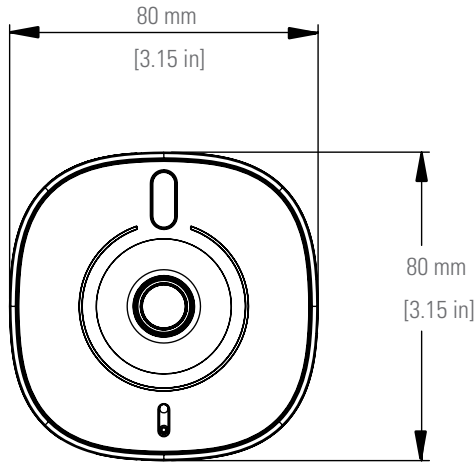

FEATURES

IMAGE SENSOR	SECURITY	ADJUSTMENT RANGE
2MP	Trusted Platform Module (TPM 2.0)	Pan
IMAGE SENSOR SIZE FORMAT	Factory installed certificates	Tilt
1/2.7"	No default passwords	Roll
LENS	Mandatory access authentication	
Focal length: 3.3 mm	HTTPS/TLS encryption	TEMPERATURE
Aperture: f/1.1	ONVIF	Operating: 0°C to +40°C
Fixed focus	ONVIF® compliance Profile S. Requires the camera to be set to ONVIF Mode. (www.onvif.org)	Storage: -40°C to +60°C
NIGHT VISION	NETWORK PROTOCOLS	PHYSICAL CHARACTERISTICS
Color night vision	IPv4, HTTPS, TLS, DNS, mDNS, DNS-SD, NTP, RTSP, RTP, RTCP, ICMP, DHCP, ARP	Dimensions: With Ball joint mount: 80 x 80 x 96 mm, 202 g
Adaptive white light	Streaming: RTP/UDP, RTP/RTSP/HTTPS/TCP	Camera: 80 x 80 x 38 mm, 142 g
MINIMUM ILLUMINATION IN COLOR MODE	POWER SOURCE	EMC
<0.1lux	PoE 802.3af or USB-C 1.5A	EN 55032
FIELD OF VIEW	POWER CONSUMPTION	2014/53/EU
110° horizontal	Typical: 3.5W	BS EN 55032
58° vertical	Max: 6W	SI 2017/1206
MAXIMUM RESOLUTION & FRAME RATE	STORAGE	AS/NZS CISPR 32
1920x1080, 30fps	MicroSD	FCC Part 15B
DYNAMIC RANGE	SDXC High Speed	ICES-003 Issue 6
Multi-exposure line-based HDR	CONNECTION	SAFETY
VIDEO COMPRESSION	802.3u 10/100 Ethernet	EN 62368
H.264	USB-C for preview and setup	UL 62368
Motion JPEG	WIRELESS CONNECTION	LVD
AUDIO	Wi-Fi 5 (IEEE 802.11a/b/g/n/ac)	WARRANTY
Microphone	Bluetooth 5.0	10-year warranty with Alta Aware license or 3-year warranty without
Audio classification	INSTALLATION AID	
TEMPERATURE	Suitable for ceiling and wall mount screws and wall plugs included ¼"-20	
Typical Accuracy ±2.5°C (±4.5°F)	UNC Standardized camera mount thread	
RELATIVE HUMIDITY	Compatible with Ava Drop Ceiling Mount	
Typical Accuracy ±5%		

TECHNICAL DRAWINGS

Camera Housing

Front view

Side view

Rear view

Threaded insert
1/4 in -20 UNC ∇ 5 mm [0.23 in]

Ball Joint Mount

Rear view