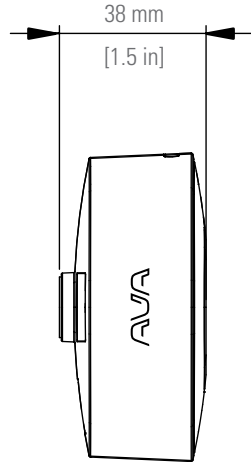

FEATURES

IMAGE SENSOR	SECURITY	ADJUSTMENT RANGE
2MP	Trusted Platform Module (TPM 2.0)	Pan
IMAGE SENSOR SIZE FORMAT	Factory installed certificates	Tilt
1/2.7"	No default passwords	Roll
LENS	Mandatory access authentication	
Focal length: 3.3 mm	HTTPS/TLS encryption	TEMPERATURE
Aperture: f/1.1	ONVIF	Operating: 0°C to +40°C
Fixed focus	ONVIF® compliance Profile S. Requires the camera to be set to ONVIF Mode. (www.onvif.org)	Storage: -40°C to +60°C
NIGHT VISION	NETWORK PROTOCOLS	PHYSICAL CHARACTERISTICS
Color night vision	IPv4, HTTPS, TLS, DNS, mDNS, DNS-SD, NTP, RTSP, RTP, RTCP, ICMP, DHCP, ARP	Dimensions: With Ball joint mount: 80 x 80 x 96 mm, 202 g
Adaptive white light	Streaming: RTP/UDP, RTP/RTSP/HTTPS/TCP	Camera: 80 x 80 x 38 mm, 142 g
MINIMUM ILLUMINATION IN COLOR MODE	POWER SOURCE	EMC
<0.1lux	PoE 802.3af or USB-C 1.5A	EN 55032
FIELD OF VIEW	POWER CONSUMPTION	2014/53/EU
110° horizontal	Typical: 3.5W	BS EN 55032
58° vertical	Max: 6W	SI 2017/1206
MAXIMUM RESOLUTION & FRAME RATE	STORAGE	AS/NZS CISPR 32
1920x1080, 30fps	MicroSD	FCC Part 15B
DYNAMIC RANGE	SDXC High Speed	ICES-003 Issue 6
Multi-exposure line-based HDR	CONNECTION	SAFETY
VIDEO COMPRESSION	802.3u 10/100 Ethernet	EN 62368
H.264	USB-C for preview and setup	UL 62368
Motion JPEG	WIRELESS CONNECTION	LVD
AUDIO	Wi-Fi 5 (IEEE 802.11a/b/g/n/ac)	WARRANTY
Microphone	Bluetooth 5.0	10-year warranty with Alta Aware license or 3-year warranty without
Audio classification	INSTALLATION AID	
TEMPERATURE	Suitable for ceiling and wall mount screws and wall plugs included ¼"-20	
Typical Accuracy ±2.5°C (±4.5°F)	UNC Standardized camera mount thread	
RELATIVE HUMIDITY	Compatible with Ava Drop Ceiling Mount	
Typical Accuracy ±5%		

TECHNICAL DRAWINGS

Camera Housing

Front view

Side view

Rear view

Threaded insert
1/4 in -20 UNC ∇ 5 mm [0.23 in]

Ball Joint Mount

Rear view