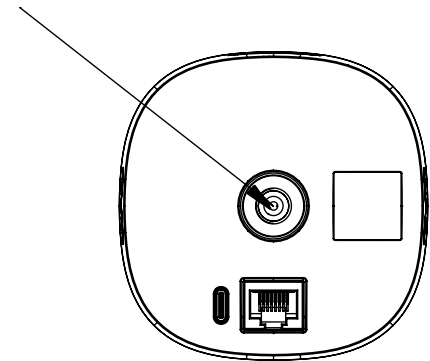

TECHNICAL DRAWINGS

Camera Housing

Front view

Side view

Rear view

Threaded insert
1/4 in -20 UNC ∇ 5 mm [0.23 in]

Ball Joint Mount

Rear view

Front view

Lock screw
Drive type Hex 2.5mm

Side view

ORDERING INFORMATION

AVIGILON AVA FLEX

PRODUCT ID	RETENTION	COLOR	DEPLOYMENT
FLEX-2MP-7	7 days*	White	Alta Aware Cloud

*30 days cloud storage

ACCESSORIES