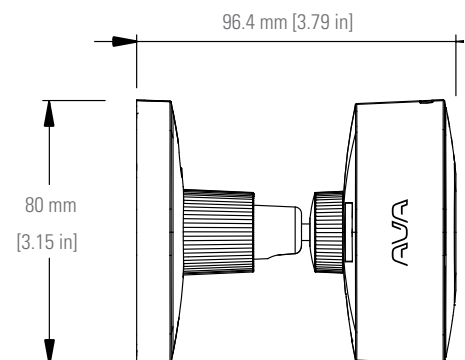

TECHNICAL DRAWINGS

Camera Housing

Rear view

Threaded insert
1/4 in -20 UNC ∇ 5 mm [0.23 in]

Ball Joint Mount

Rear view

Front view

Lock screw
Drive type Hex 2.5mm

Side view