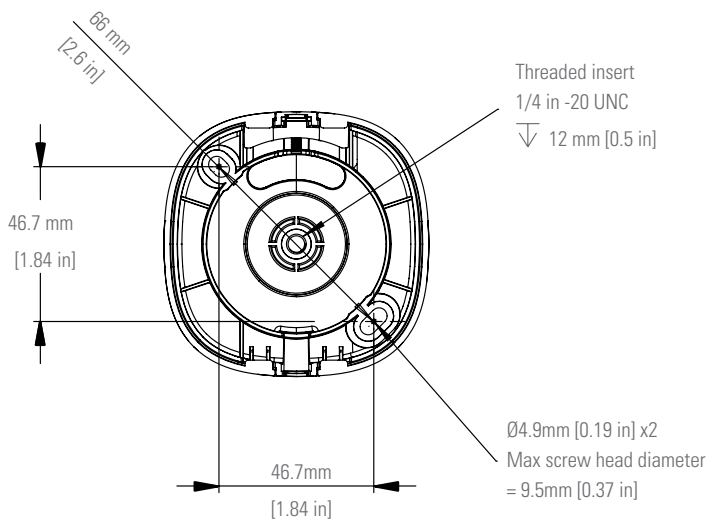

FEATURES

IMAGE SENSOR	SECURITY	ADJUSTMENT RANGE
2MP	Trusted Platform Module (TPM 2.0)	Pan
IMAGE SENSOR SIZE FORMAT	Factory installed certificates	Tilt
1/2.7"	No default passwords	Roll
LENS	Mandatory access authentication	
Focal length: 3.3 mm	HTTPS/TLS encryption	TEMPERATURE
Aperture: f/1.1	ONVIF	Operating: 0°C to +40°C
Fixed focus	ONVIF® compliance Profile S. Requires the camera to be set to ONVIF Mode. (www.onvif.org)	Storage: -40°C to +60°C
NIGHT VISION	NETWORK PROTOCOLS	PHYSICAL CHARACTERISTICS
Color night vision	IPv4, HTTPS, TLS, DNS, mDNS, DNS-SD, NTP, RTSP, RTP, RTCP, ICMP, DHCP, ARP	Dimensions: With Ball joint mount: 80 x 80 x 96 mm, 202 g
Adaptive white light	Streaming: RTP/UDP, RTP/RTSP/HTTPS/TCP	Camera: 80 x 80 x 38 mm, 142 g
MINIMUM ILLUMINATION IN COLOR MODE	POWER SOURCE	EMC
<0.1lux	PoE 802.3af or USB-C 1.5A	EN 55032
FIELD OF VIEW	POWER CONSUMPTION	2014/53/EU
110° horizontal	Typical: 3.5W	BS EN 55032
58° vertical	Max: 6W	SI 2017/1206
MAXIMUM RESOLUTION & FRAME RATE	STORAGE	AS/NZS CISPR 32
1920x1080, 30fps	MicroSD	FCC Part 15B
DYNAMIC RANGE	SDXC High Speed	ICES-003 Issue 6
Multi-exposure line-based HDR	CONNECTION	SAFETY
VIDEO COMPRESSION	802.3u 10/100 Ethernet	EN 62368
H.264	USB-C for preview and setup	UL 62368
Motion JPEG	WIRELESS CONNECTION	LVD
AUDIO	Wi-Fi 5 (IEEE 802.11a/b/g/n/ac)	WARRANTY
Microphone	Bluetooth 5.0	10-year warranty with Alta Aware license or 3-year warranty without
Audio classification	INSTALLATION AID	
TEMPERATURE	Suitable for ceiling and wall mount screws and wall plugs included ¼"-20	
Typical Accuracy ±2.5°C (±4.5°F)	UNC Standardized camera mount thread	
RELATIVE HUMIDITY	Compatible with Ava Drop Ceiling Mount	
Typical Accuracy ±5%		

TECHNICAL DRAWINGS

Camera Housing

Front view

Side view

Rear view

Threaded insert
1/4 in -20 UNC ∇ 5 mm [0.23 in]

Ball Joint Mount

Rear view