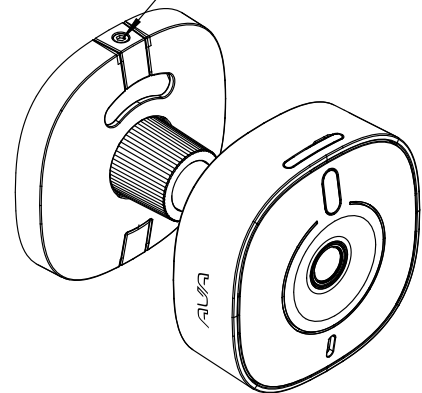

TECHNICAL DRAWINGS

Camera Housing

Front view

Side view

Rear view

Threaded insert
1/4 in -20 UNC ∇ 5 mm [0.23 in]

Ball Joint Mount

Rear view

Front view

Lock screw
Drive type Hex 2.5mm

Side view

ORDERING INFORMATION

AVIGILON AVA FLEX

PRODUCT ID	RETENTION	COLOR	DEPLOYMENT
FLEX-2MP-7	7 days*	White	Alta Aware Cloud

*30 days cloud storage

ACCESSORIES