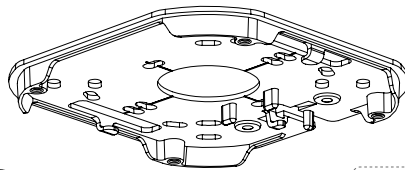

SPARE PARTS

Bracket

SPARE-AB-04-W
SPARE-AB-04-B

Cable grommet x10

SPARE-AB-01

Cable inlet covers x5

SPARE-AB-05-W
SPARE-AB-05-B

Top cover Dome