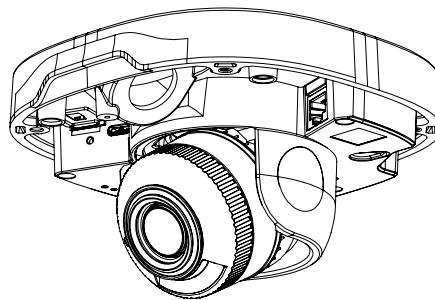

SPARE PARTS

Bracket

SPARE-AB-04-W
SPARE-AB-04-B

Cable grommet x10

SPARE-AB-01

Cable inlet covers x5

SPARE-AB-05-W
SPARE-AB-05-B

Top cover Dome