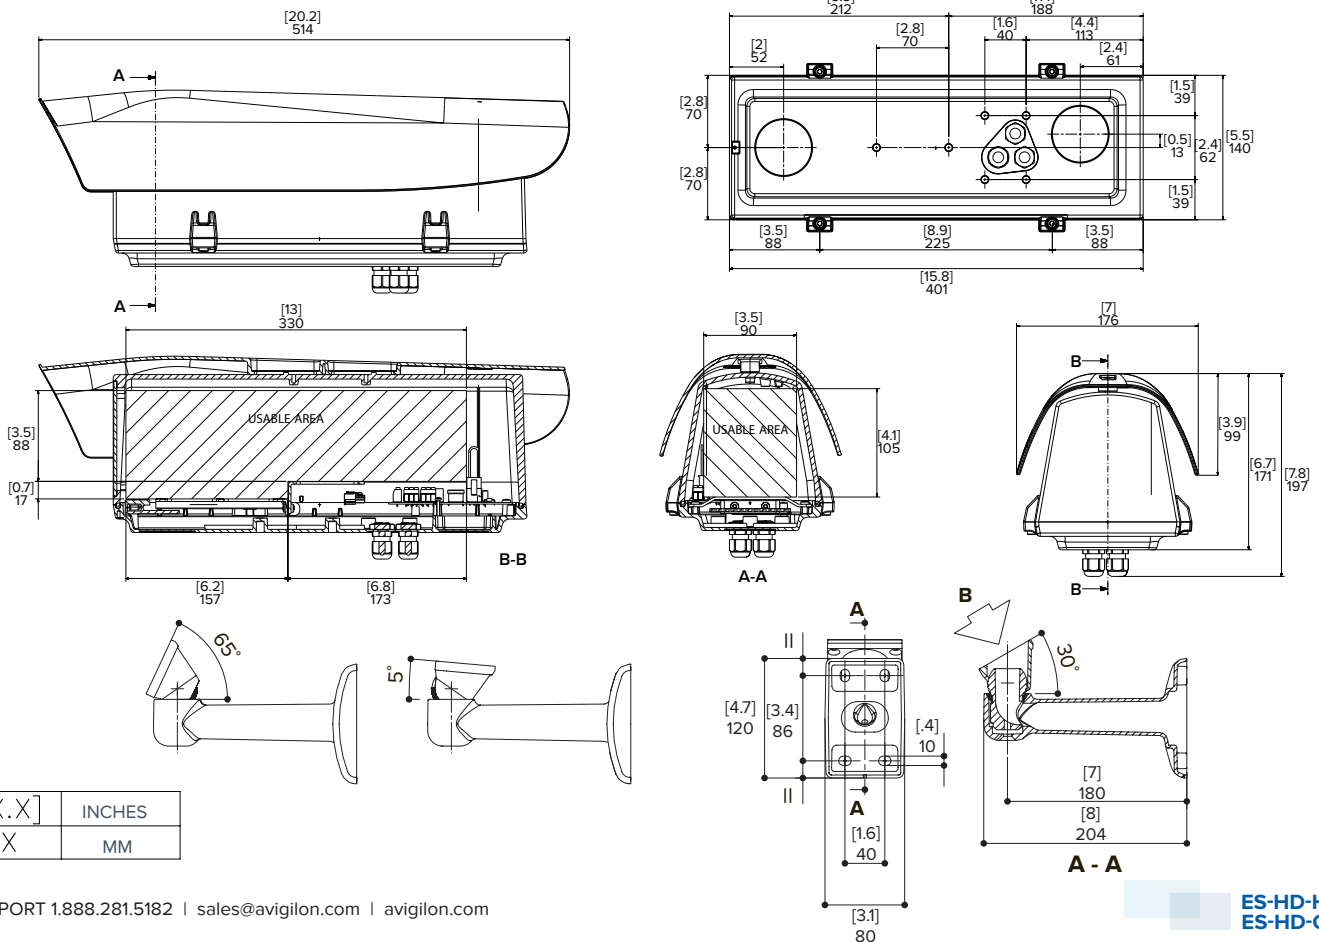

# Outdoor High Definition Large Camera Enclosure

The outdoor high definition camera enclosure ensures total protection against all environmental conditions. The side opening provides easy access to the camera and cables. Included with the enclosure is the cable-managed bracket and sunshield.

The enclosure is constructed from aluminum, and the sunshield is constructed from ABS plastic for strength and durability in all applications. The enclosure also uses neoprene-rubber gaskets and sealing rings to ensure maximum weatherproofing.

# Specifications

<b>MECHANICAL</b>	Dimensions (W x H x L)	176 mm x 197 mm x 514 mm (6.9" x 7.8" x 20.2")
	Internal usable area (W x H x L):	90 mm x 115 mm x 325 mm (3.5" x 4.5" x 12.8")
	Weight:	4.8 kg (10.6 lbs)
	Window Material	Glass
	Finish	RAL 9002