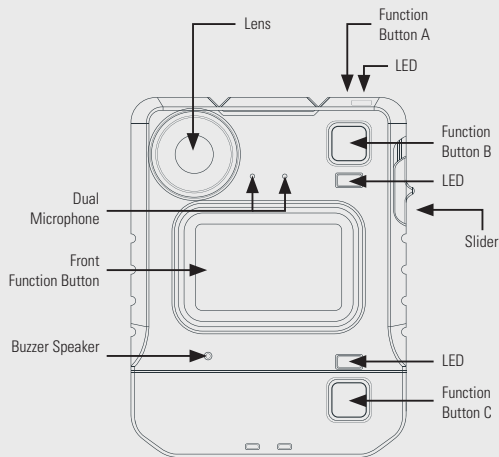

VIDEO AND RECORDING

Video Recording Format	H.264 format with H.265 in future release
Resolution	1920 x 1080 p, 1280 x 720 p and 640 x 360 p
Frame Rate	25 or 30 frames per second
Recording Storage Capacity	64 GB

APPROVALS AND ENVIRONMENTAL

Ingress Protection	IP67
Environmental Temperature Operational Rating	Operating: -4°F to +122°F; (-20°C to +50°C) Charging: +32°F to +77°F (0°C to +25°C)
Drop Tested	Tested to MIL STD 810G

WI-FI® FEATURES

Wi-Fi Specifications	802.11 a/b/g/n (2.4GHz & 5GHz)
Wi-Fi Security	WPA2-PSK
Wi-Fi Streaming	640 x 360 25 or 30 fps

SECURITY

Network Data Security on USB Storage Media	VB400 does not appear as a USB storage device, and cannot receive files whilst connected to a Wi-Fi network
Digital Evidence Integrity Chain	Full audit trail with generated check-sums and watermarked evidential outputs
Audit Trail	Usage, operations and recording details all audit-logged and indexed
Video Downloading Protected by Encryption	AES, encrypted keys specific to base station
Recordings View, Copy and Deletion Ability	The VB400 wearer cannot access, view or delete any recordings directly from the device
Storage Media Access	Sealed unit with no user access to storage media
Compliance	NDA / TAA compliant Manufactured in Canada CMVP validated FIPS 140-2 cryptography

View on Front Face