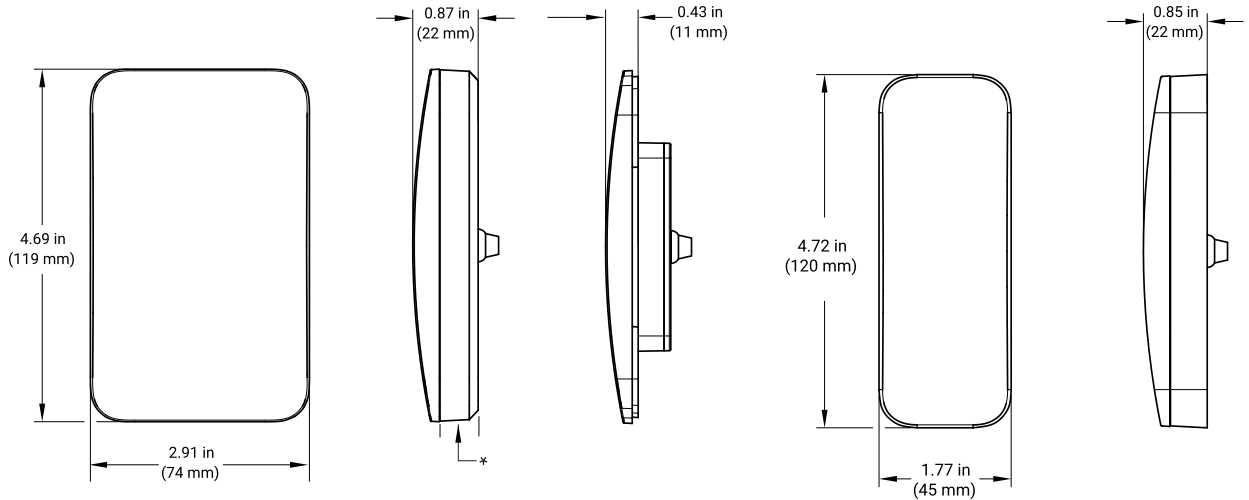

Wiring	RS-485 to connect to Avigilon expansion boards and Wiegand inputs for third-party devices Pigtail Length: 12 in (305 mm)
--------	---

Power	0.25A @ 12VDC 0.12A @ 24VDC
-------	--------------------------------

DIMENSIONS

OP-R2X-STND

OP-R2X-MULL

Device Only

With surface mount bracket*

Flush mount in US gang box (recommended)

Surface mount on wall or door frame

DIMENSIONS	OP-R2X-STND	OP-R2X-MULL
------------	-------------	-------------

Included Surface Bracket		None
--------------------------	--	------

Weight	0.4 lbs (181 g)	0.32 lbs (145 g)
Color	Black White front cover (ordered separately)	Black

ENVIRONMENTAL

Temperature	Operating Temperature: -30°C (-22°F) to 60°C (140°F)
Humidity	Operating Humidity: 5% to 85% relative, non-condensing
IP Rating	Indoor and Outdoor: IP65 (IEC 60529)