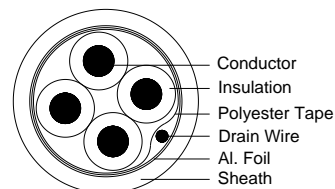

## Part No: MC144S

Description	Stranded 21 AWG (14/0.2mm) PACW, 4C, PVC Insulation, Aluminium Polyester Tape, Overall Screen, TACW 24AWG Drain Wire, PVC Sheath.
Applicable Standards	AS/ACIF S008, BS4737-3.30, AS 1049
Suitable Applications	Used in signal transmission and for the connection of DTE (Data Terminal Equipment) operating on RS-422, X.27 and similar interfaces. Can also be used in the security market for connection of sensors, keypads and alarm modules.
Not suitable for mains connection	

### Cable Construction Relative Parts

Sheath	Material : PVC
	Colour : Grey
	Nominal Thickness (mm) : 0.7
	Nominal OD (mm) : 5.7