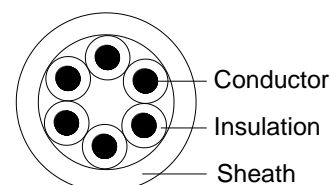

garland
cables

pro series

Industrial / Power / Data / Security / Fibre

Garland's Pro Series range is the experts' choice for high quality cables.

Security Cable

Part No: MC146BN

Description	Stranded 21AWG (14/0.2mm) PACW, 6Cores, PVC Insulation, PVC Sheath.
Applicable Standards	AS/CA S-008, BS4737-3.30, AS 1049
Suitable Applications	For inter-connecting wiring, suitable for use in Security/Intruded Alarm system; Use in low voltage/low current applications such as intercommunication. Not suitable for mains connection.

Cable Construction Drawing

Cable Construction Relative Parts

Cable Description

Conductor	AWG	Stranding	Area(mm ²)	Diameter(mm)	Material
	21	14/0.2	0.44	0.87	PACW
Insulation	Cores : 6		Material : PVC		
	Colour : White, Blue, Red, Black, Yellow, Green		Nominal Thickness (mm) : 0.3		
	Nominal OD (mm) : 1.5				
Sheath	Material : PVC		Colour : Terra Brown(RAL 8028)		
	Nominal Thickness (mm) : 0.65		Nominal OD (mm) : 6.1		