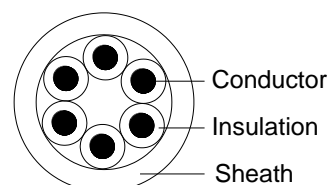

garland
cables

pro series

Industrial / Power / Data / Security / Fibre

Garland's Pro Series range is the experts' choice for high quality cables.

Security Cable

Part No: MC146GY

Description	Stranded 21 AWG (7/0.2mm) PACW, 6Cores, PVC Insulation, PVC Sheath.
Applicable Standards	AS/CA S-008, BS4737-3.30, AS 1049
Suitable Applications	For inter-connecting wiring, suitable for use in Security/Intruded Alarm system; Use in low voltage/low current applications such as intercommunication. Not suitable for mains connection.

Cable Construction Drawing

Cable Construction Relative Parts

Cable Description

Conductor	AWG	Stranding	Area(mm ²)	Diameter(mm)	Material
	21	14/0.2	0.44	0.87	PACW
Insulation	Cores : 6		Material : PVC		
	Colour : White, Blue, Red, Black, Yellow, Green		Nominal Thickness (mm) : 0.3		
	Nominal OD (mm) : 1.5				
Sheath	Material : PVC		Colour : Grey (RAL 7046)		
	Nominal Thickness (mm) : 0.65		Nominal OD (mm) : 6.1		