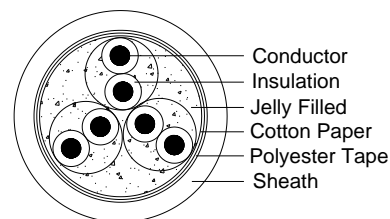

garland
cables

pro series

Industrial / Power / Data / Security / Fibre

Garland's Pro Series range is the experts' choice for high quality cables.

Part No: MC146JFPP

Description	Stranded 21AWG PACW, 3 Pairs, PP Insulation, Jelly Filled, Cotton Paper, Polyester Tape, PE Sheath.
Applicable Standards	AS/ACIF S008
Suitable Applications	Used for the interconnection of data terminal equipment and data communication equipment. Designed for underground applications including direct burial.

Cable Construction Drawing

Cable Construction Relative Parts

Security Cable

Cable Description

Conductor	AWG	Stranding	Area(mm ²)	Diameter(mm)	Material
	21	14/0.2	0.44	0.87	PACW
Insulation	Pairs : 3		Material : PP		
	Colour : White/Blue, Red/Black, Yellow/Green		Nominal Thickness (mm) : 0.3		
	Nominal OD (mm) : 1.5				
Filler	Jelly Filled				
	Material : Cotton Paper		Coverage : 100%		
	Material : Polyester Tape		Coverage : 100%		

Garland's Pro Series range is the experts' choice for high quality cables.

Sheath	Material :	PE
	Colour :	Black
	Nominal Thickness (mm) :	0.6
	Nominal OD (mm) :	6.5

Electrical Properties

Voltage Rating	ELV
Max. Conductor DC Resistance @ 20°C	45.2Ω/km
Min. Insulation Resistance @ 20°C	1,000MΩ.km