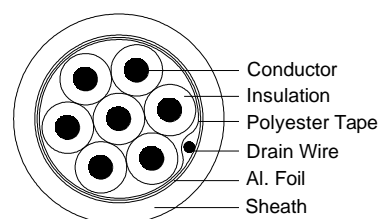

garland
cables

pro series

Industrial / Power / Data / Security / Fibre

Garland's Pro Series range is the experts' choice for high quality cables.

Security Cable

Part No: MC147S

Description	Stranded 21AWG PACW, 7Cores, PVC Insulation, Aluminium Polyester Tape Overall Screen, Stranded 24AWG TACW Drain Wire, PVC Sheath.
Applicable Standards	AS/ACIF S008, BS4737-3.30
Suitable Applications	For inter-connecting wiring, suitable for use in Security/Intruded Alarm system; Use in low voltage/low current applications such as intercommunication. Not suitable for mains connection.

Cable Construction Drawing

Cable Construction Relative Parts

Cable Description					
Conductor	AWG	Stranding	Area(mm ²)	Diameter(mm)	Material
	21	14/0.2	0.44	0.87	PACW
Insulation	Cores :	7			
	Material :	PVC			
	Colour :	White, Blue, Red, Black, Yellow, Green, Brown			
	Nominal Thickness (mm) :	0.3			
Screen	Material : Al. Polyester Tape			Coverage : 100%	
	AWG	Stranding	Area(mm ²)	Diameter(mm)	Material
Drain Wire	24	7/0.2	0.22	0.6	PACW

Sheath	Material :	PVC
	Colour :	Grey
	Nominal Thickness (mm) :	0.7
	Nominal OD (mm) :	6.6

Electrical Properties

Voltage Rating	ELV
Max. Conductor DC Resistance @ 20°C	45.2Ω/km
Min. Insulation Resistance @ 20°C	50MΩ.km
Voltage Test: Conductor to core	1.5 kV ac/1min
Voltage Test: Core to sheath	3.0 kV ac/1min

Supply Information

Pack Size	Pack Type	Dimensions	Qty Per Carton	Cartons Per Pallet
100m	Plastic Reel	10 x 4.5 x 5"	2R	
500m	Wooden Reel	W39 x 21.8cm	1R	

- Madison reserves the right to make changes to the products described in this specification without prior notice
- All values subject to factory tolerances