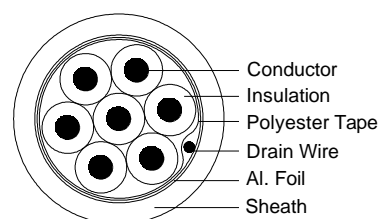

garland
cables

Industrial / Power / Data / Security / Fibre

Security Cable

Part No: MC147S-W

Description	Stranded 21AWG PACW, 7Cores, PVC Insulation, Aluminium Polyester Tape Overall Screen, Stranded 24AWG TACW Drain Wire, PVC Sheath.
Applicable Standards	AS/ACIF S008, BS4737-3.30
Suitable Applications	For inter-connecting wiring, suitable for use in Security/Intruded Alarm system; Use in low voltage/low current applications such as intercommunication. Not suitable for mains connection.

Cable Construction Drawing

Cable Construction Relative Parts

Cable Description					
Conductor	AWG	Stranding	Area(mm ²)	Diameter(mm)	Material
	21	14/0.2	0.44	0.87	PACW
Insulation	Cores :	7			
	Material :	PVC			
	Colour :	White, Blue, Red, Black, Yellow, Green, Brown			
	Nominal Thickness (mm) :	0.3			
	Nominal OD (mm) :	1.5			
Screen	Material : Al. Polyester Tape		Coverage : 100%		
Drain Wire	AWG	Stranding	Area(mm ²)	Diameter(mm)	Material
	24	7/0.2	0.22	0.6	PACW

With Garland, you are always well connected.

Sales Enquiries 1800 66 99 99
www.madisontech.com.au/garland

MC147S-W-150423.docx

made by

garland
cables

Industrial / Power / Data / Security / Fibre

Sheath	Material : PVC
	Colour : Grey
	Nominal Thickness (mm) : 0.7
	Nominal OD (mm) : 6.6

Electrical Properties

Voltage Rating	ELV
Max. Conductor DC Resistance @ 20°C	45.2Ω/km
Min. Insulation Resistance @ 20°C	50MΩ.km
Voltage Test: Conductor to core	1.5 kV ac/1min
Voltage Test: Core to sheath	3.0 kV ac/1min