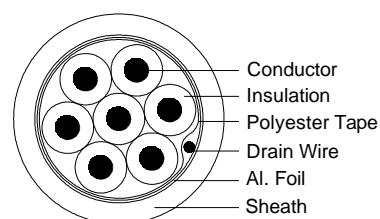

Cable Construction Relative Parts

Cable Description					
Conductor	AWG	Stranding	Area(mm²)	Diameter(mm)	Material
	21	14/0.2	0.44	0.87	PACW
Insulation	Cores :	7			
	Material :	PVC			
	Colour :	White, Blue, Red, Black, Yellow, Green, Brown			
	Nominal Thickness (mm) :	0.3			
Screen	Material : Al. Polyester Tape			Coverage : 100%	
	AWG	Stranding	Area(mm²)	Diameter(mm)	Material
Drain Wire	24	7/0.2	0.22	0.6	PACW

With Garland, you are always well connected.

Sales Enquiries 1800 66 99 99
www.madisontech.com.au/garland

MC147S-150331.docx

made by