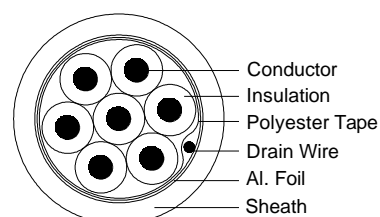

garland
cables

pro series

Industrial / Power / Data / Security / Fibre

Garland's Pro Series range is the experts' choice for high quality cables.

Security Cable

Part No: MC147S

Description	Stranded 21AWG PACW, 7Cores, PVC Insulation, Aluminium Polyester Tape Overall Screen, Stranded 24AWG TACW Drain Wire, PVC Sheath.
Applicable Standards	AS/ACIF S008, BS4737-3.30
Suitable Applications	For inter-connecting wiring, suitable for use in Security/Intruded Alarm system; Use in low voltage/low current applications such as intercommunication. Not suitable for mains connection.

Cable Construction Drawing

Cable Construction Relative Parts

Cable Description

Conductor	AWG	Stranding	Area(mm ²)	Diameter(mm)	Material
	21	14/0.2	0.44	0.87	PACW
Insulation	Cores : 7 Material : PVC Colour : White, Blue, Red, Black, Yellow, Green, Brown Nominal Thickness (mm) : 0.3 Nominal OD (mm) : 1.5				
Screen	Material : Al. Polyester Tape		Coverage : 100%		
Drain Wire	AWG	Stranding	Area(mm ²)	Diameter(mm)	Material
	24	7/0.2	0.22	0.6	PACW

Sheath	Material : PVC Colour : Grey Nominal Thickness (mm) : 0.7 Nominal OD (mm) : 6.6
--------	------------------------------------------------------------------------------------------

Electrical Properties

Supply Information

Pack Size	Pack Type	Dimensions	Qty Per Carton	Cartons Per Pallet
100m	Plastic Reel	10 x 4.5 x 5"	2R	
500m	Wooden Reel	W39 x 21.8cm	1R	

- Madison reserves the right to make changes to the products described in this specification without prior notice
- All values subject to factory tolerances