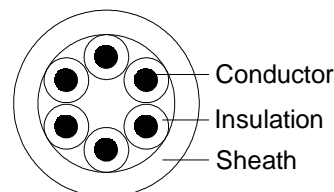

garland
cables

pro series

Industrial / Power / Data / Security / Fibre

Garland's Pro Series range is the experts' choice for high quality cables.

Security Cable

Part No: MC76GY

Description	Stranded 24AWG (7/0.2mm) PACW, 6Cores, PVC Insulation, PVC Sheath.
Applicable Standards	AS/CA S-008, BS4737-3.30, AS 1049
Suitable Applications	For inter-connecting wiring, suitable for use in Security/Intruded Alarm system; Use in low voltage/low current applications such as intercommunication.
	Not suitable for mains connection.

Cable Construction Drawing

Cable Construction Relative Parts

Cable Description

Conductor	AWG	Standing	Area(mm ²)	Diameter(mm)	Material
	24	7/0.2mm	0.22	0.6	PACW
Insulation	Cores : 6		Material : PVC		
	Colour : White, Blue, Red, Black, Yellow, Green		Nominal Thickness (mm) : 0.28		
	Nominal OD (mm) : 1.2				
Sheath	Material : PVC		Colour : Grey(RAL 7046)		
	Nominal Thickness (mm) : 0.5		Nominal OD (mm) : 4.9		

Electrical Properties

Voltage Rating	ELV
Max. Conductor DC Resistance @ 20°C	93.3Ω/km
Min. Insulation Resistance @ 20°C	50MΩ.km
Voltage Test: Conductor to core	1.5 kV ac/1min
Voltage Test: Core to sheath	3.0 kV ac/1min