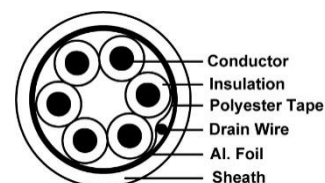

Data Cable

(work series)

Part No: MC76S-W

Description Stranded 24AWG TACW, 6 Cores, PVC Insulation, Aluminium Polyester Tape Overall Screen, 24AWG TACW Drain Wire, PVC Sheathed RS-232 style data cable.

Applicable Standards AS/ACIF S008, EIA-RS232

Suitable Applications Indoor data cable for use in connecting DTE such as computer terminals, printers, modems, fax machines, keyboards and monitors. Designed for low bit rate data signals including serial data bus systems such as EIA-RS232

Also used in security systems to connect sensors and keypads to central monitors.

Images

Picture is for illustration only.

For actual jacket colours, please refer to Supply Information Table.

Construction

Conductor	Material	TACW
	No. of Strands	7
	Strand Size	0.2 mm
Insulation	Cores	6
	Material	V-75 PVC
	Colour	White, Blue, Red, Black, Yellow, Green
	Average Thickness (mm)	0.3
	Diameter (mm)	1.1
Wrapping Tape	Material	Polyester Tape
	Application	Longitudinal or Helical
	Minimum Overlap	20%
Drain Wire	Material	TACW
	No. of Strands	7
	Strand Size	0.2 mm

Garland's Work Series range is the experts' choice for high quality cables.

MC76S-W-210427