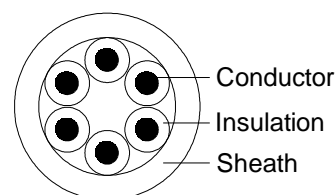

garland
cables

pro series

Industrial / Power / Data / Security / Fibre

Garland's Pro Series range is the experts' choice for high quality cables.

Security Cable

Part No: MC76WH

Description	Stranded 24AWG (7/0.2mm) PACW, 6Cores, PVC Insulation, PVC Sheath.
Applicable Standards	AS/CA S008, BS4737-3.30, AS 1049
Suitable Applications	For inter-connecting wiring, suitable for use in Security/Intruded Alarm system; Use in low voltage/low current applications such as intercommunication.
	Not suitable for mains connection.

Cable Construction Drawing

Cable Construction Relative Parts

Cable Description

Conductor	AWG	Standing	Area(mm ²)	Diameter(mm)	Material
	24	7/0.2mm	0.22	0.6	PACW
Insulation	Cores : 6		Material : PVC		
	Colour : White, Blue, Red, Black, Yellow, Green		Nominal Thickness (mm) : 0.28		
	Nominal OD (mm) : 1.2				
Sheath	Material : PVC		Colour : White		
	Nominal Thickness (mm) : 0.5		Nominal OD (mm) : 4.9		

Electrical Properties

Voltage Rating	ELV
Max. Conductor DC Resistance @ 20°C	93.3Ω/km
Min. Insulation Resistance @ 20°C	50MΩ.km
Voltage Test: Conductor to core	1.5 kV ac/1min
Voltage Test: Core to sheath	3.0 kV ac/1min