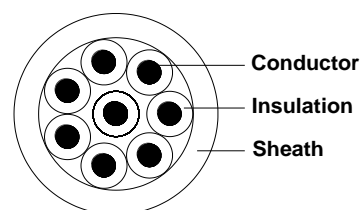

## Part No: MC78GY

Description	Stranded 24AWG (7/0.2mm) PACW, 8Cores, PVC Insulation, PVC Sheath.
Applicable Standards	AS/CA S-008, BS4737-3.30, AS 1049
Suitable Applications	For the interconnection of control equipment and Instruments.

### Cable Construction Relative Parts