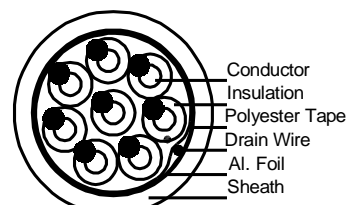

## Part No: MC78S

|                       |   |
|-----------------------|---|
| Description           | Stranded 24AWG (7/0.2mm) TACW, 8Cores, PVC Insulation, Aluminium Polyester Tape Overall Screen, 24AWG (7/0.2mm) TACW Drain Wire, PVC Sheath.  |
| Applicable Standards  | AS/CA S-008, EIA-RS232, AS 1049   |
| Suitable Applications | <p>For use in the communications, industrial and security sectors, This product can be used to interconnect DTE equipment such as Printers, fax's, modems, and consoles.</p> <p>In the industrial environment, this product can be used to connect instruments and sensors to data loggers, PLC's and other control equipment.</p> <p>In the security market, this product can be used to connect motion sensors, entry sensors, card readers and door strikes to monitoring units.</p> <p>Not suitable for direct connection to mains equipment.</p> |

### Cable Construction Relative Parts