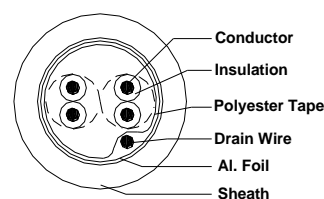

## Part No: MCP242S

Description	Stranded 19AWG PACW, 2 Twisted Pair, PP Insulated, Aluminium Polyester Tape Overall Screen, TACW 24AWG Drain Wire, PVC Sheath
Applicable Standards	AS/NZS 1125, AC/CA S-008, AS-1049
Suitable Applications	Used as signal transmission and connection of checking appliances of distribution system, computer system.

### Cable Construction Relative Parts