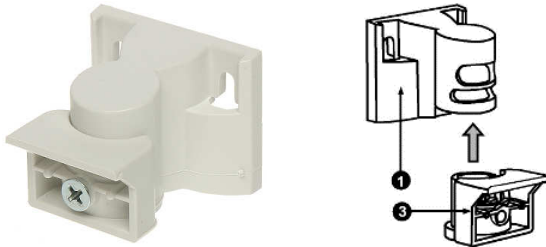

Specifications DSCLC-L1ST

The DSCLC-L1ST is the optional DSC wall mount or ceiling mount swivel ($\pm 45^\circ$) bracket for DSC hardwired LC-Series PIR detector: DCLC-100-PI, DSCLC-100-PI-6PKK, DSCLC-102-PIGBSS, DSCLC-103-PIMSK-W and DSCLC-104-PIMW-W.

Wall Mount:

Ceiling Mount: