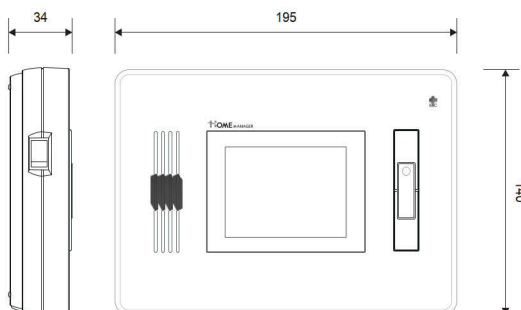

COLOR

WHITE

RED

SPECIFICATIONS

Model No.	KCV-352	KCV-D352
Power Source	AC 127V 60HZ	DC 12V±3V
Power Consumption	0.7W(Stand by), 10.5W(In load)	0.7W(Stand by), 10.5W(In load)
LCD	3.5" Digital LCD (NTSC / PAL Auto switching)	
Communication System	Hands-free Type	
Operating Temperature	0°C ~ +40°C	
Mount Type	Surface mount	
Dimesion	195(W) x 140(H) x 34(D) mm	

WIRING DIAGRAM

PRODUCT DIMENSION

(Unit: mm)

CONNECTABLE PRODUCT

DOOR CAMERA
KC-MC32

DOOR CAMERA
KC-MC22

DOOR CAMERA
KC-MC11

DOOR CAMERA
KC-C62

MULTI PANEL
KVL-C20X

DOOR CAMERA
KC-MC32

- 2 WIRE
- SUNVISOR

SPECIFICATIONS

Power	DC 12V±1V(power from monitor)
Power Consumption	Max. 3W
Wiring	2 Wire
Body Material	Metal
Mount Type	Surface mount
Camera Angle	100 ° (Angle Adjustable)
Min. Illumination	0.1 lux(LED ON)
Dimension	110(W) x 158(H) x 39(D)mm

WIRING

DOOR CAMERA
KC-MC22

- 2 WIRE

SPECIFICATIONS

Power	DC 12V±1V(power from monitor)
Power Consumption	Max. 2.5W
Wiring	2 Wire
Body Material	Metal
Mount Type	Surface mount
Camera Angle	90 ° (Fixed)
Min. Illumination	0.1 lux on the object(LED ON)
Dimension	95(W) x 127(H) x 32(D)mm