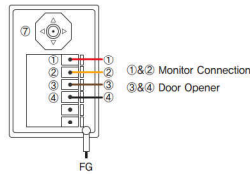

WIRING DIAGRAM

PRODUCT DIMENSION

(Unit: mm)

CONNECTABLE PRODUCT

DOOR CAMERA
KC-MC32

DOOR CAMERA
KC-MC22

DOOR CAMERA
KC-MC11

DOOR CAMERA
KC-C62

MULTI PANEL
KVL-C20X

DOOR CAMERA
KC-MC32

- 2 WIRE
- SUNVISOR

SPECIFICATIONS

Power	DC 12V±1V(power from monitor)
Power Consumption	Max. 3W
Wiring	2 Wire
Body Material	Metal
Mount Type	Surface mount
Camera Angle	100 ° (Angle Adjustable)
Min. Illumination	0.1 lux(LED ON)
Dimension	110(W) x 158(H) x 39(D)mm

WIRING

DOOR CAMERA
KC-MC22

- 2 WIRE

SPECIFICATIONS

Power	DC 12V±1V(power from monitor)
Power Consumption	Max. 2.5W
Wiring	2 Wire
Body Material	Metal
Mount Type	Surface mount
Camera Angle	90 ° (Fixed)
Min. Illumination	0.1 lux on the object(LED ON)
Dimension	95(W) x 127(H) x 32(D)mm

WIRING

DOOR CAMERA
KC-MC11

- 2 WIRE
- SUNVISOR

SPECIFICATIONS

Power	DC 12V±1V(power from monitor)
Power Consumption	Max. 2.5W
Wiring	2 Wire
Body Material	Metal
Mount Type	Surface mount
Camera Angle	90 ° (Fixed)
Min. Illumination	0.1 lux on the object(LED ON)
Dimension	40(W) x 120(H) x 22(D)mm