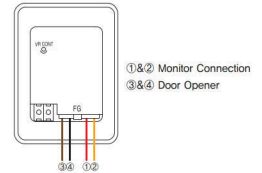

MULTI PANEL
KVL-C20X

DOOR CAMERA
KC-MC32

- 2 WIRE
- SUNVISOR

SPECIFICATIONS

Power	DC 12V±1V(power from monitor)
Power Consumption	Max. 3W
Wiring	2 Wire
Body Material	Metal
Mount Type	Surface mount
Camera Angle	100 ° (Angle Adjustable)
Min. Illumination	0.1 lux(LED ON)
Dimension	110(W) x 158(H) x 39(D)mm

WIRING

DOOR CAMERA
KC-MC22

- 2 WIRE

SPECIFICATIONS

Power	DC 12V±1V(power from monitor)
Power Consumption	Max. 2.5W
Wiring	2 Wire
Body Material	Metal
Mount Type	Surface mount
Camera Angle	90 ° (Fixed)
Min. Illumination	0.1 lux on the object(LED ON)
Dimension	95(W) x 127(H) x 32(D)mm

WIRING

DOOR CAMERA
KC-MC11

- 2 WIRE
- SUNVISOR

SPECIFICATIONS

Power	DC 12V±1V(power from monitor)
Power Consumption	Max. 2.5W
Wiring	2 Wire
Body Material	Metal
Mount Type	Surface mount
Camera Angle	90 ° (Fixed)
Min. Illumination	0.1 lux on the object(LED ON)
Dimension	40(W) x 120(H) x 22(D)mm

WIRING

DOOR CAMERA
KC-C62

- 2 WIRE

SPECIFICATIONS

Power	DC 12V±1V(power from monitor)
Power Consumption	Max. 2.5W
Wiring	2 Wire
Body Material	Plastic
Mount Type	Surface mount
Camera Angle	100 ° (Fixed)
Min. Illumination	0.1 lux(LED ON)
Dimension	95(W) x 127(H) x 34(D)mm