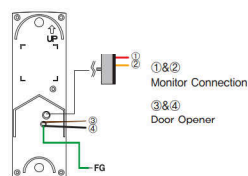

WIRING

DOOR CAMERA
KC-MC22

- 2 WIRE

SPECIFICATIONS

Power	DC 12V±1V(power from monitor)
Power Consumption	Max. 2.5W
Wiring	2 Wire
Body Material	Metal
Mount Type	Surface mount
Camera Angle	90 ° (Fixed)
Min. Illumination	0.1 lux on the object(LED ON)
Dimension	95(W) x 127(H) x 32(D)mm

WIRING

DOOR CAMERA
KC-MC11

- 2 WIRE
- SUNVISOR

SPECIFICATIONS

Power	DC 12V±1V(power from monitor)
Power Consumption	Max. 2.5W
Wiring	2 Wire
Body Material	Metal
Mount Type	Surface mount
Camera Angle	90 ° (Fixed)
Min. Illumination	0.1 lux on the object(LED ON)
Dimension	40(W) x 120(H) x 22(D)mm

WIRING

DOOR CAMERA
KC-C62

- 2 WIRE

SPECIFICATIONS

Power	DC 12V±1V(power from monitor)
Power Consumption	Max. 2.5W
Wiring	2 Wire
Body Material	Plastic
Mount Type	Surface mount
Camera Angle	100 ° (Fixed)
Min. Illumination	0.1 lux(LED ON)
Dimension	95(W) x 127(H) x 34(D)mm