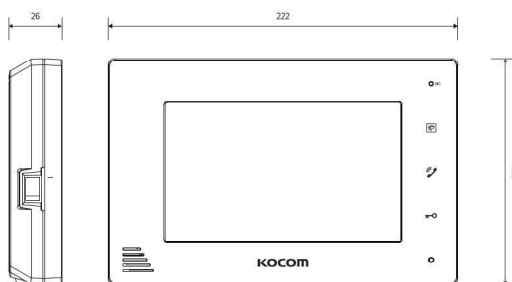

COLOR

WHITE

BLACK

SPECIFICATIONS

Model No.	KCV-D372
Power Source	DC 12V±3V
Power Consumption	1.2W(±20%)(Stand by), 8W(±20%)(In load)
Operating Temperature	0°C ~ +40°C
LCD	7" Digital LCD
Communication	Hands-free Type
Wiring	Door camera : Non-polarized 2 wire Ex_Monitor : Polarized 2 wire
Mount Type	Surface mount
Dimesion	222(W) x 144(H) x 26(D) mm

WIRING DIAGRAM

PRODUCT DIMENSION

(Unit: mm)

CONNECTABLE PRODUCT

DOOR CAMERA
KC-MC32

DOOR CAMERA
KC-MC22

DOOR CAMERA
KC-MC11

DOOR CAMERA
KC-C62

MULTI PANEL
KVL-C20X

DOOR CAMERA
KC-MC32

- 2 WIRE
- SUNVISOR

SPECIFICATIONS

Power	DC 12V±1V(power from monitor)
Power Consumption	Max. 3W
Wiring	2 Wire
Body Material	Metal
Mount Type	Surface mount
Camera Angle	100 ° (Angle Adjustable)
Min. Illumination	0.1 lux(LED ON)
Dimension	110(W) x 158(H) x 39(D)mm

WIRING

DOOR CAMERA
KC-MC22

- 2 WIRE

SPECIFICATIONS

Power	DC 12V±1V(power from monitor)
Power Consumption	Max. 2.5W
Wiring	2 Wire
Body Material	Metal
Mount Type	Surface mount
Camera Angle	90 ° (Fixed)
Min. Illumination	0.1 lux on the object(LED ON)
Dimension	95(W) x 127(H) x 32(D)mm