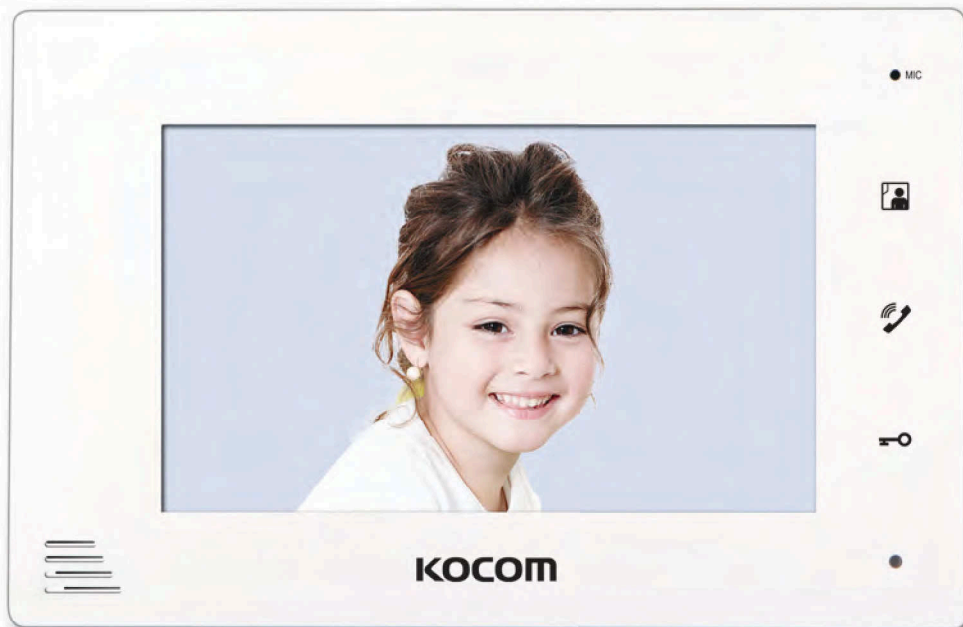

2 WIRE NON-POLARITY VIDEOPHONE MONITOR

KCV-D372

- 7" Color digital LCD monitor
- Easy to operate using OSD menu and icon button
- Communication between Door camera and Multi entry video panel
- Connection up to 1 Door camera and 2 Monitors

COLOR

WHITE

BLACK

SPECIFICATIONS

Model No.	KCV-D372
Power Source	DC 12V±3V
Power Consumption	1.2W(±20%)(Stand by), 8W(±20%)(In load)
Operating Temperature	0°C ~ +40°C
LCD	7" Digital LCD
Communication	Hands-free Type
Wiring	Door camera : Non-polarized 2 wire Ex_Monitor : Polarized 2 wire
Mount Type	Surface mount
Dimesion	222(W) x 144(H) x 26(D) mm

MULTI PANEL
KVL-C20X

DOOR CAMERA
KC-MC32

- 2 WIRE
- SUNVISOR

SPECIFICATIONS

Power	DC 12V±1V(power from monitor)
Power Consumption	Max. 3W
Wiring	2 Wire
Body Material	Metal
Mount Type	Surface mount
Camera Angle	100 ° (Angle Adjustable)
Min. Illumination	0.1 lux(LED ON)
Dimension	110(W) x 158(H) x 39(D)mm