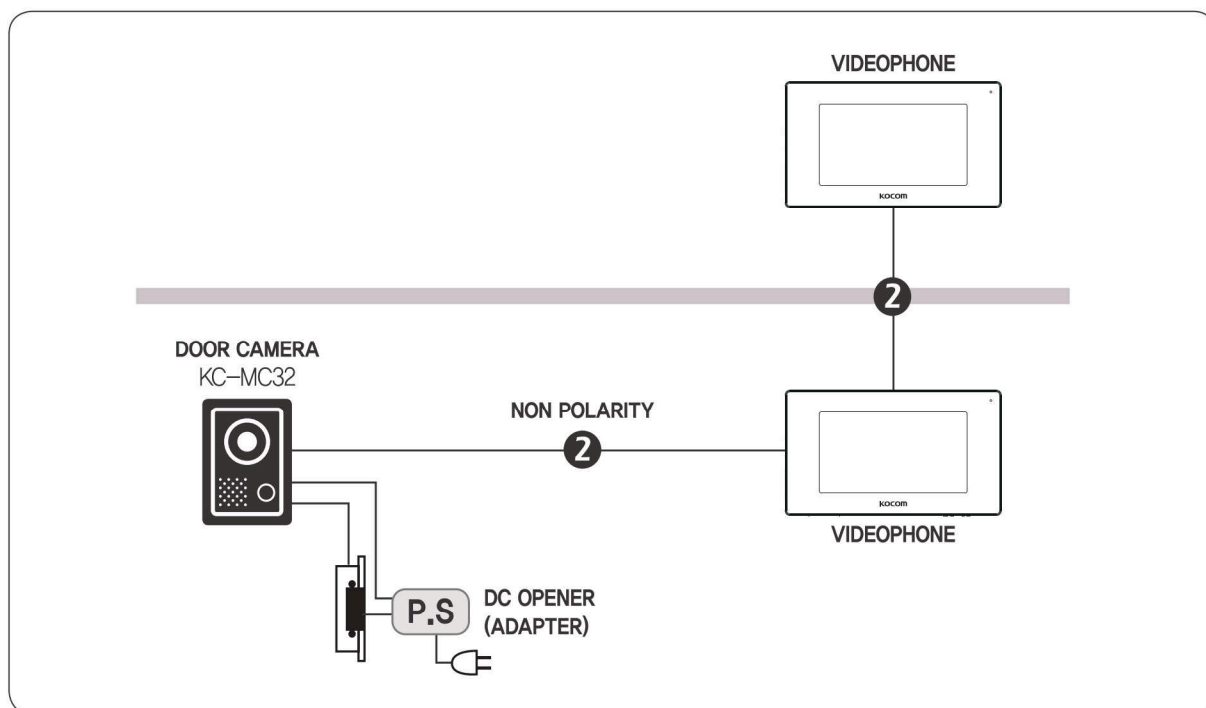

WIRING DIAGRAM