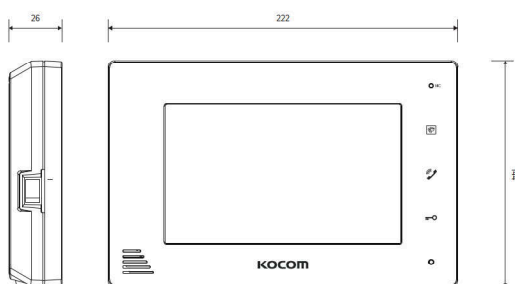

COLOR

WHITE

BLACK

SPECIFICATIONS

Model No.	KCV-D372
Power Source	DC 12V±3V
Power Consumption	1.2W(±20%)(Stand by), 8W(±20%)(In load)
Operating Temperature	0°C ~ +40°C
LCD	7" Digital LCD
Communication	Hands-free Type
Wiring	Door camera : Non-polarized 2 wire Ex_Monitor : Polarized 2 wire
Mount Type	Surface mount
Dimesion	222(W) x 144(H) x 26(D) mm

WIRING DIAGRAM

PRODUCT DIMENSION

(Unit: mm)

CONNECTABLE PRODUCT

DOOR CAMERA
KC-MC32

DOOR CAMERA
KC-MC22

DOOR CAMERA
KC-MC11

DOOR CAMERA
KC-C62

MULTI PANEL
KVL-C20X

DOOR CAMERA
KC-MC32

- 2 WIRE
- SUNVISOR

SPECIFICATIONS

Power	DC 12V±1V(power from monitor)
Power Consumption	Max. 3W
Wiring	2 Wire
Body Material	Metal
Mount Type	Surface mount
Camera Angle	100 ° (Angle Adjustable)
Min. Illumination	0.1 lux(LED ON)
Dimension	110(W) x 158(H) x 39(D)mm

WIRING

DOOR CAMERA
KC-MC22

- 2 WIRE

SPECIFICATIONS

Power	DC 12V±1V(power from monitor)
Power Consumption	Max. 2.5W
Wiring	2 Wire
Body Material	Metal
Mount Type	Surface mount
Camera Angle	90 ° (Fixed)
Min. Illumination	0.1 lux on the object(LED ON)
Dimension	95(W) x 127(H) x 32(D)mm