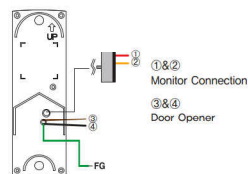

WIRING

DOOR CAMERA
KC-MC22

- 2 WIRE

SPECIFICATIONS

Power	DC 12V±1V(power from monitor)
Power Consumption	Max. 2.5W
Wiring	2 Wire
Body Material	Metal
Mount Type	Surface mount
Camera Angle	90 ° (Fixed)
Min. Illumination	0.1 lux on the object(LED ON)
Dimension	95(W) x 127(H) x 32(D)mm

WIRING

DOOR CAMERA
KC-MC11

- 2 WIRE
- SUNVISOR

SPECIFICATIONS

Power	DC 12V±1V(power from monitor)
Power Consumption	Max. 2.5W
Wiring	2 Wire
Body Material	Metal
Mount Type	Surface mount
Camera Angle	90 ° (Fixed)
Min. Illumination	0.1 lux on the object(LED ON)
Dimension	40(W) x 120(H) x 22(D)mm

WIRING

DOOR CAMERA
KC-C62

- 2 WIRE

SPECIFICATIONS

Power	DC 12V±1V(power from monitor)
Power Consumption	Max. 2.5W
Wiring	2 Wire
Body Material	Plastic
Mount Type	Surface mount
Camera Angle	100 ° (Fixed)
Min. Illumination	0.1 lux(LED ON)
Dimension	95(W) x 127(H) x 34(D)mm