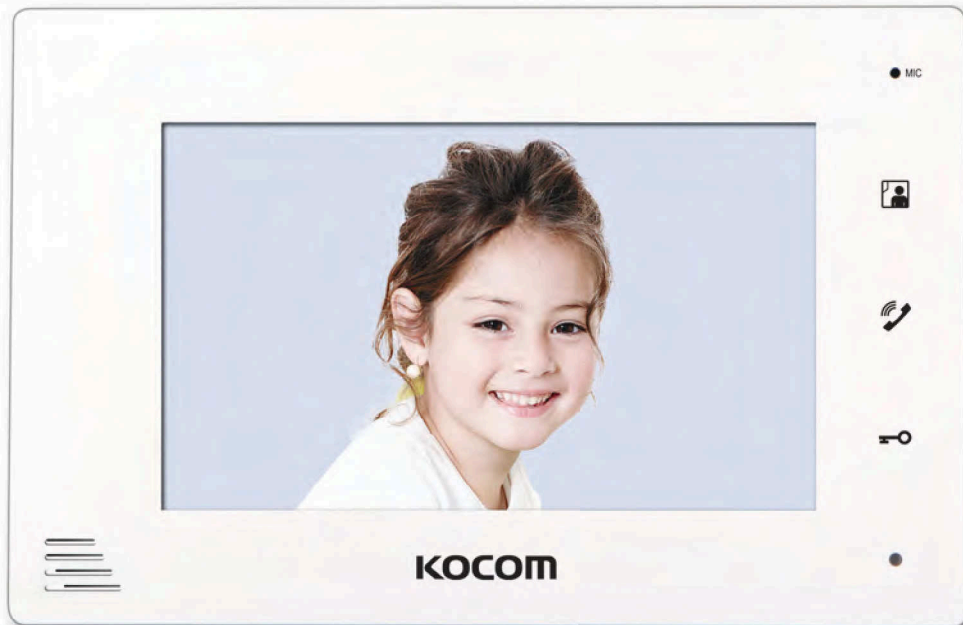

2 WIRE NON-POLARITY VIDEOPHONE MONITOR

KCV-D372

- 7" Color digital LCD monitor
- Easy to operate using OSD menu and icon button
- Communication between Door camera and Multi entry video panel
- Connection up to 1 Door camera and 2 Monitors

COLOR

WHITE

BLACK

SPECIFICATIONS

Model No.	KCV-D372
Power Source	DC 12V±3V
Power Consumption	1.2W(±20%)(Stand by), 8W(±20%)(In load)
Operating Temperature	0°C ~ +40°C
LCD	7" Digital LCD
Communication	Hands-free Type
Wiring	Door camera : Non-polarized 2 wire Ex_Monitor : Polarized 2 wire
Mount Type	Surface mount
Dimesion	222(W) x 144(H) x 26(D) mm

MULTI PANEL
KVL-C20X

DOOR CAMERA
KC-MC32

- 2 WIRE
- SUNVISOR

SPECIFICATIONS

Power	DC 12V±1V(power from monitor)
Power Consumption	Max. 3W
Wiring	2 Wire
Body Material	Metal
Mount Type	Surface mount
Camera Angle	100 ° (Angle Adjustable)
Min. Illumination	0.1 lux(LED ON)
Dimension	110(W) x 158(H) x 39(D)mm