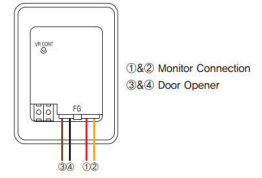

MULTI PANEL
KVL-C20X

DOOR CAMERA
KC-MC32

- 2 WIRE
- SUNVISOR

SPECIFICATIONS

Power	DC 12V±1V(power from monitor)
Power Consumption	Max. 3W
Wiring	2 Wire
Body Material	Metal
Mount Type	Surface mount
Camera Angle	100 ° (Angle Adjustable)
Min. Illumination	0.1 lux(LED ON)
Dimension	110(W) x 158(H) x 39(D)mm

WIRING

DOOR CAMERA
KC-MC22

- 2 WIRE

SPECIFICATIONS

Power	DC 12V±1V(power from monitor)
Power Consumption	Max. 2.5W
Wiring	2 Wire
Body Material	Metal
Mount Type	Surface mount
Camera Angle	90 ° (Fixed)
Min. Illumination	0.1 lux on the object(LED ON)
Dimension	95(W) x 127(H) x 32(D)mm

WIRING

DOOR CAMERA
KC-MC11

- 2 WIRE
- SUNVISOR

SPECIFICATIONS

Power	DC 12V±1V(power from monitor)
Power Consumption	Max. 2.5W
Wiring	2 Wire
Body Material	Metal
Mount Type	Surface mount
Camera Angle	90 ° (Fixed)
Min. Illumination	0.1 lux on the object(LED ON)
Dimension	40(W) x 120(H) x 22(D)mm