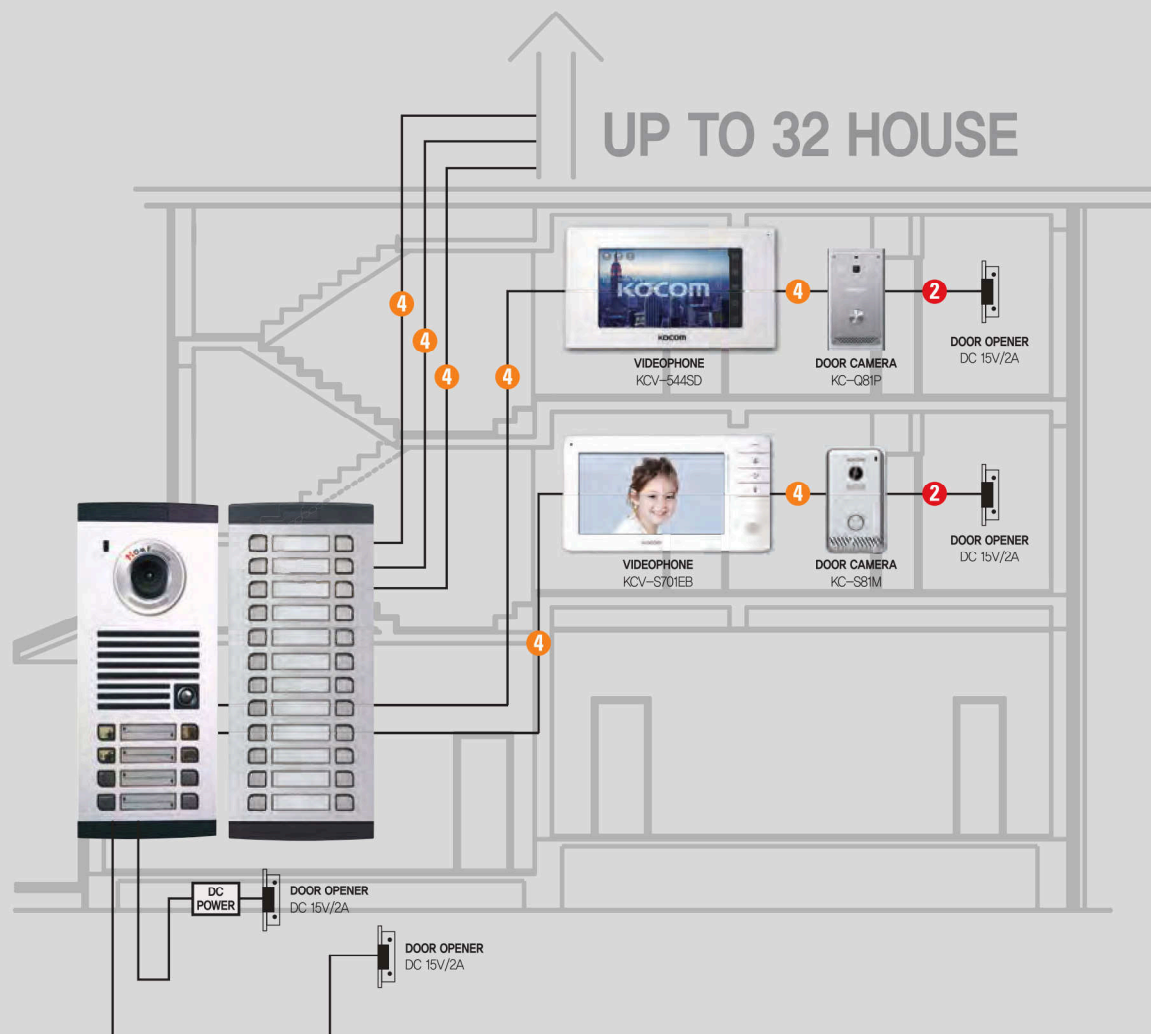

4 WIRE VIDEO SYSTEM FOR VILLA DIAGRAM

DIRECT BUTTON COLOR VIDEO LOBBYPHONE

4 wire system videophone available
One extension panel available

KVL-TC308i + KEL-T324 > UP TO 32 HOUSE

4 WIRE APARTMENT SYSTEM MULTI ENTRY VIDEO PANEL

KVL-C302i·C303i·C304i·TC306i·TC308i

- Mutual call with residents
- Easy & simple installation
- Door Open by I-Button Key (Dallas Chip) *optional
- Up to 1,300 numbers of I-Button Key registration
- White LED for visitor recognition at night

- Button type :
 - KVL-C302i : Direct 2 push button type
 - KVL-C303i : Direct 3 push button type
 - KVL-C304i : Direct 4 push button type
 - KVL-TC306i : Direct 6 push button type
 - KVL-TC308i : Direct 8 push button type

COLOR

WHITE

SPECIFICATIONS

Model No.	KVL-C302i/C303i/C304i/TC306i/TC308i
Power	DC 12V, 1.5A
Power Consumption	1.2W at stand by 5.6W in operation
Horizontal Resolution	Over 420 TV Lines
Assurance Temperature	-20°C ~ +50°C
TV System	NTSC / PAL
Lens	F = 3.6mm, F : 1.6
Camera Angle	Diagonal 81°(angle adjustable)
AGC Control	Auto
BLC	Auto
Body Material	METAL (Zn, Al)
Min. illumination	0.1 Lux (LED On)
Mount type	Flush Mount
Dimension (mm)	125(W) x 290(H) 48.4(D) mm