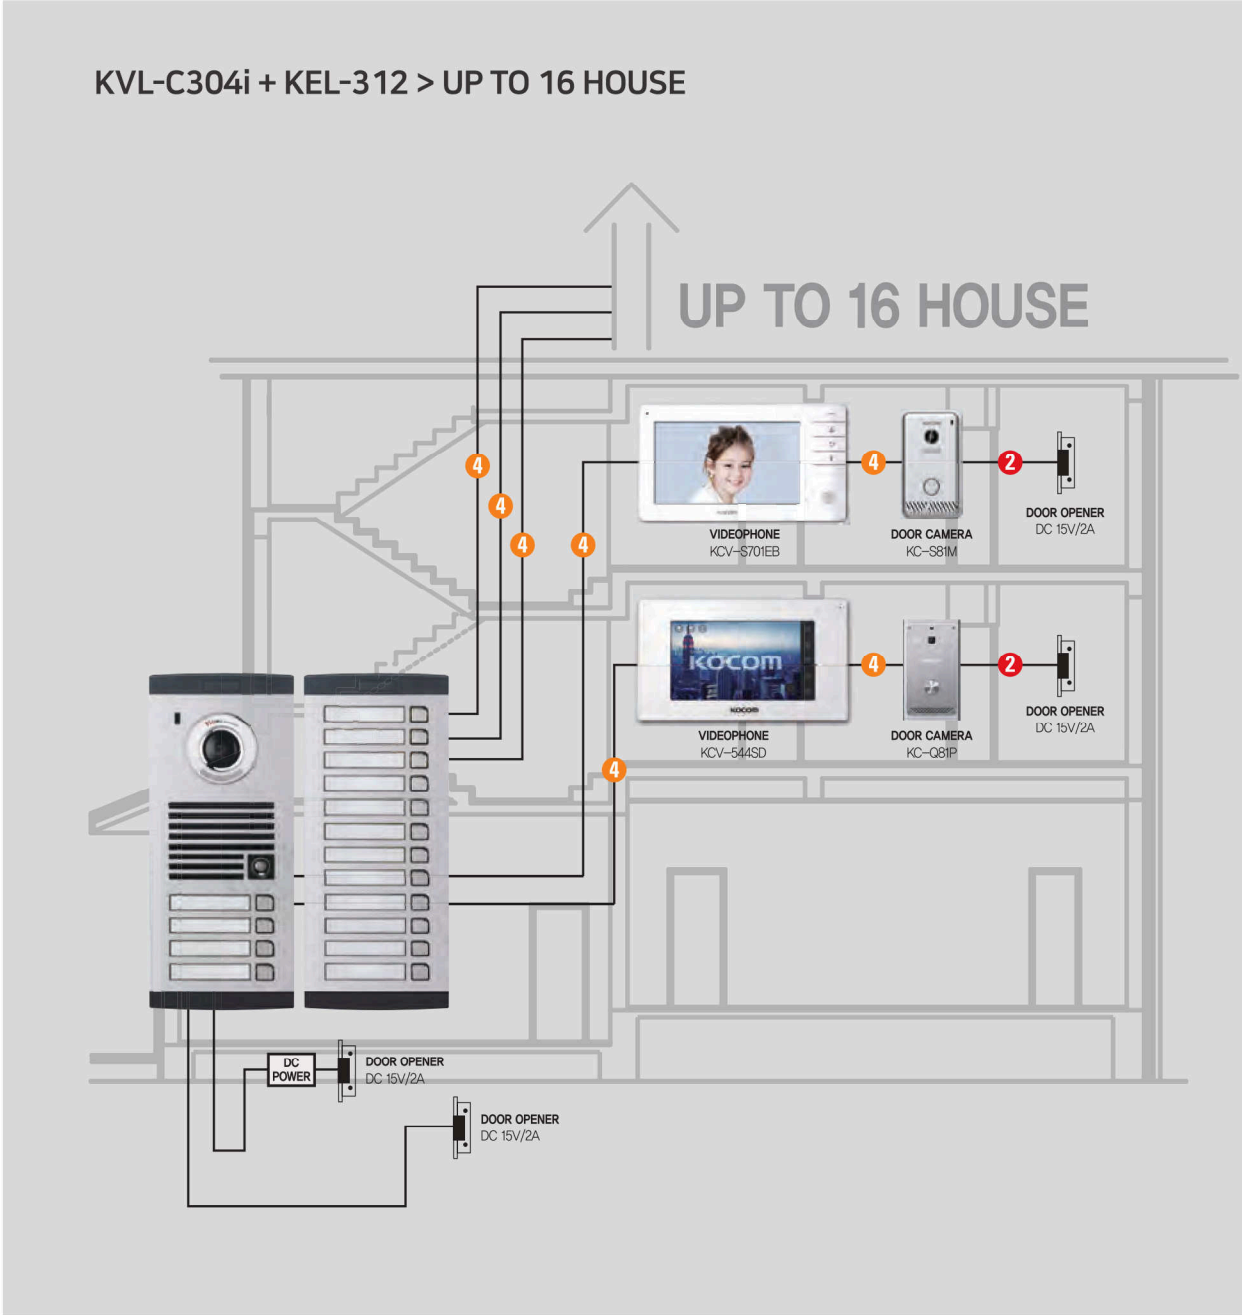

4 WIRE VIDEO SYSTEM FOR VILLA DIAGRAM

DIRECT BUTTON COLOR VIDEO LOBBYPHONE

4 wire system videophone available
One extension panel available

KVL-TC308i + KEL-T324 > UP TO 32 HOUSE

4 WIRE APARTMENT SYSTEM MULTI ENTRY VIDEO PANEL

KVL-C302i·C303i·C304i·TC306i·TC308i

- Mutual call with residents
- Easy & simple installation
- Door Open by I-Button Key (Dallas Chip) *optional
- Up to 1,300 numbers of I-Button Key registration
- White LED for visitor recognition at night

- Button type :
 - KVL-C302i : Direct 2 push button type
 - KVL-C303i : Direct 3 push button type
 - KVL-C304i : Direct 4 push button type
 - KVL-TC306i : Direct 6 push button type
 - KVL-TC308i : Direct 8 push button type

COLOR

WHITE

SPECIFICATIONS

Model No.	KVL-C302i/C303i/C304i/TC306i/TC308i
Power	DC 12V, 1.5A
Power Consumption	1.2W at stand by 5.6W in operation
Horizontal Resolution	Over 420 TV Lines
Assurance Temperature	-20°C ~ +50°C
TV System	NTSC / PAL
Lens	F = 3.6mm, F : 1.6
Camera Angle	Diagonal 81°(angle adjustable)
AGC Control	Auto
BLC	Auto
Body Material	METAL (Zn, Al)
Min. illumination	0.1 Lux (LED On)
Mount type	Flush Mount
Dimension (mm)	125(W) x 290(H) 48.4(D) mm