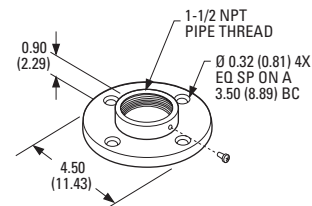

NOTE: VALUES IN PARENTHESES ARE CENTIMETERS; ALL OTHERS ARE INCHES.