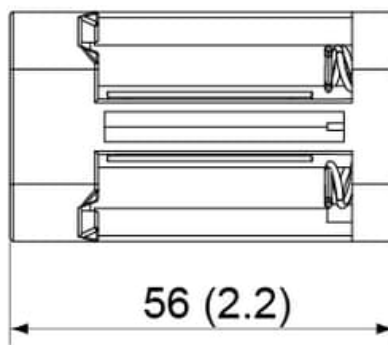

Specifications OPXBH-01

The OPXBH-01 is a battery holder for Optex Battery Operated BXS, VXI, WXS and WXI Series and capacity battery holder up to 4x CR123A battery slots.

The OPXBH-01 is compatible for the following models series:

- OPXBXS-R and OPXBXS-R(W)
- OPXBXS-RAM and OPXBXS-RAM(W)
- OPXVXI-R, OPXVXI-RAM and OPXVXI-RDAM-X5
- OPXWXS-RAM and OPXWXS-RDAM
- OPXWXI-R and OPXWXI-RAM

Dimension:

Unit: mm (inch)