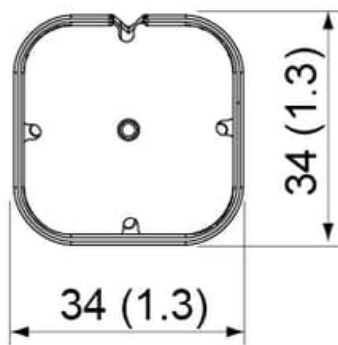

Specifications OPXBH-01

The OPXBH-01 is a battery holder for Optex Battery Operated BXS, VXI, WXS and WXI Series and capacity battery holder up to 4x CR123A battery slots.

The OPXBH-01 is compatible for the following models series:

- OPXBXS-R and OPXBXS-R(W)
- OPXBXS-RAM and OPXBXS-RAM(W)
- OPXVXI-R, OPXVXI-RAM and OPXVXI-RDAM-X5
- OPXWXS-RAM and OPXWXS-RDAM
- OPXWXI-R and OPXWXI-RAM

Dimension:

Unit: mm (inch)