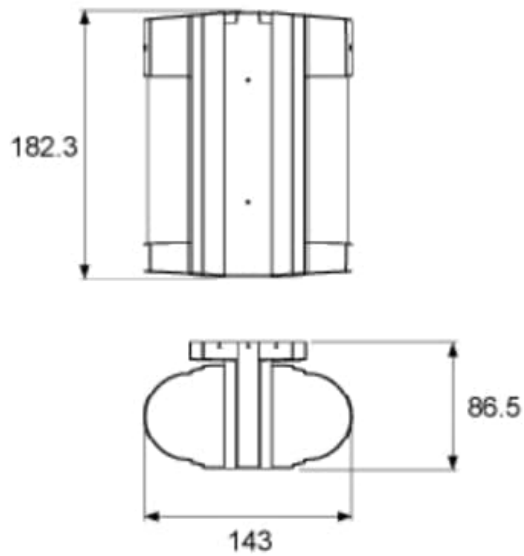

Specifications OPXVXI-T-BRACKET

The OPXVXI-T-BRACKET is a back to back bracket for OPTEX detectors.

The OPXVXI-BB is compatible for the following Optex Detector:

- OPX VXI Series: OPXVXI-AM, OPXVXI-R, OPXVXI-RAM, OPXVXI-ST.

Wired model