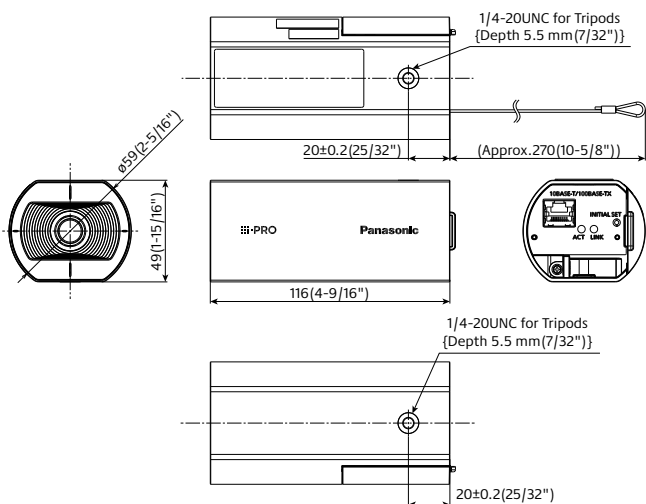

Network	Smart Coding	GOP(Group of pictures) control: On(Frame rate control) / On(Advanced) / On(Mid.) / On(Low) / Off *Frame rate control and Advanced are only available with H.265. AUTO VIQS: On / Off
	Audio Compression	—
Alarm	Alarm Source	VMD alarm, SCD alarm, Command alarm
	Alarm Actions	SDXC/SDHC/SD Memory recording, E-mail notification, HTTP alarm notification, Indication on browser, Panasonic alarm protocol output
	Alarm Actions	—
Input/ Output	Monitor Output(for adjustment)	—
	Audio input	—
	Audio Output	—
General	External I/O Terminals	—
	Safety	UL (UL60950-1), c-UL (CSA C22.2 No.60950-1), CE, IEC60950-1
	EMC	FCC (Part15 ClassA), ICES003 ClassA, EN55032 ClassB, EN55024
	Power Source and Power Consumption	PoE (IEEE802.3af compliant) Device: DC48 V 80 mA, Approx. 3.8 W (Class 2 device)
	Ambient Operating Temperature	-10 °C to +50 °C (+14 °F to +122 °F) {Power On range: 0 °C to +50 °C (+32 °F to +122 °F)}
	Ambient Operating Humidity	10 to 90 % (no condensation)
	Dimensions	59 mm (W) x 49 mm (H) x 116 mm (D) {2-5/16 inches (W) x 1-15/16 inches (H) x 4-9/16 inches (D)} (excluding side cover)
	Mass (approx.)	150 g {0.33 lbs.}
	Finish	Main body: PC / ABS resin, i-PRO white

*1 Converted value

*2 When "4:3(30fps mode)" or "4:3(25fps mode)" is selected for "Image capture mode", "90 °" and "270 °" cannot be selected.

*3 Smart Coding(GOP and AUTO VIQS) is not available when setting 30fps.

Appearance

Unit : mm (inches)

Trademarks and registered trademarks

- iPad and iPhone are trademarks of Apple Inc., registered in the U.S. and other countries.
- Android is a trademark of Google LLC.
- ONVIF is trademarks or registered trademarks of Onvif Inc.
- All other trademarks identified herein are the property of their respective owners.

Important

- Safety Precautions : Carefully read the Basic Information, Installation Guide and Operating Instructions before using this product.
- Panasonic i-PRO Sensing Solutions Co., Ltd. cannot be held responsible for the performance of the network and/or other manufacturers' products used on the network.

• Masses and dimensions are approximate. • Specifications are subject to change without notice.

Panasonic®

Panasonic Corporation

Panasonic i-PRO Sensing Solutions Co., Ltd.

<https://ipro.panasonic.com>

<https://security.panasonic.com>

<https://www.linkedin.com/company/i-pro-sensing-solutions-co-ltd/>

(2A-287A)