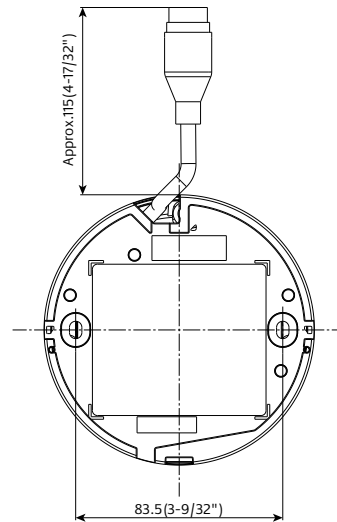

*1 Converted value

*2 Smart Coding(GOP and AUTO VIQS) is not available when setting 30fps.

*3 Only when installation work is properly performed according to the Installation Guide and appropriate waterproof treatment is performed.

Appearance

Unit : mm (inches)