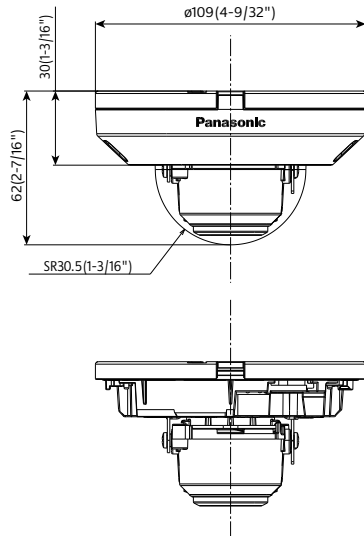

*1 Converted value

*2 Smart Coding(GOP and AUTO VIQS) is not available when setting 30fps.

*3 Only when installation work is properly performed according to the Installation Guide and appropriate waterproof treatment is performed.

Appearance

Unit : mm (inches)