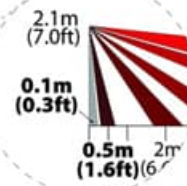

Specifications PRXMIRROR-P2C

The PRXMIRROR-P2C is a super creep down-looking for NV5-KNK.

TOP VIEW:

SUPER CREEP ZONE (OPTION)

SIDE VIEW:

P ▲ R ▲ D O X™