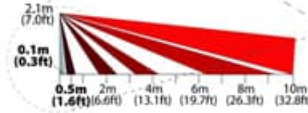

Specifications PRXMIRROR-P2C

The PRXMIRROR-P2C is a super creep down-looking for NV5-KNK.

TOP VIEW:

SUPER CREEP ZONE (OPTION)

SIDE VIEW:

P ▲ R ▲ D O X™