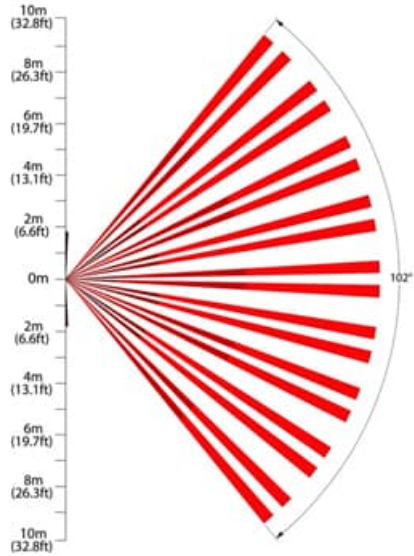

Specifications PRXMIRROR-P2C

The PRXMIRROR-P2C is a super creep down-looking for NV5-KNK.

TOP VIEW:

SUPER CREEP ZONE (OPTION)

SIDE VIEW:

P ▲ R ▲ D O X™