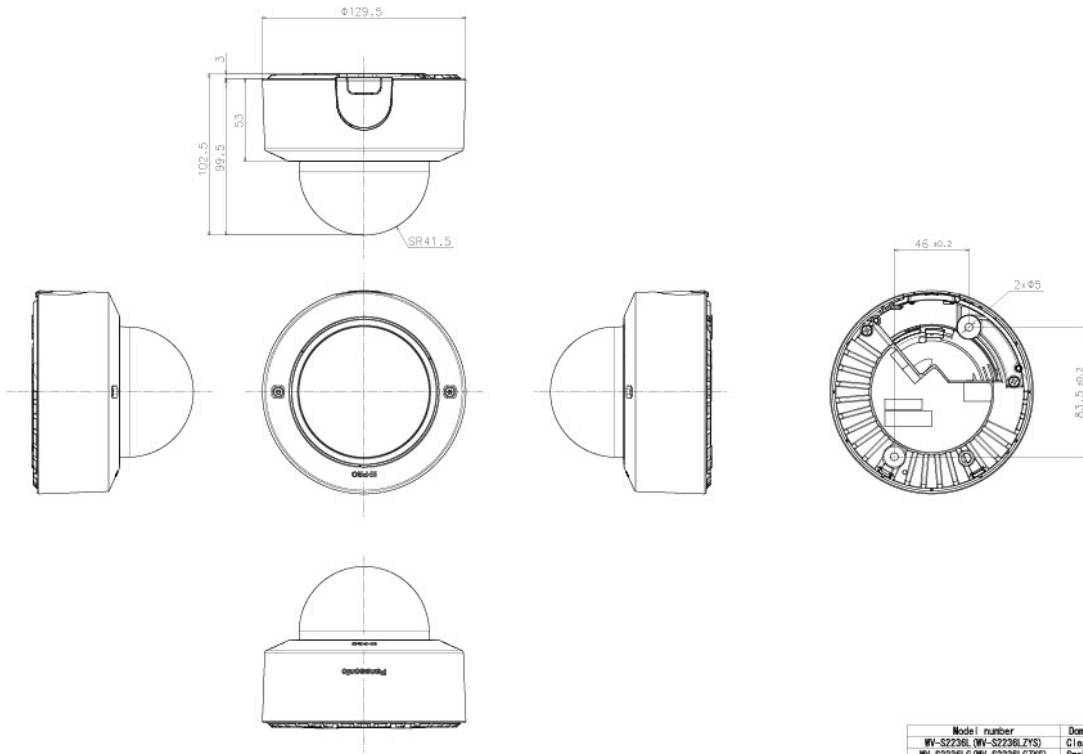

APPEARANCE